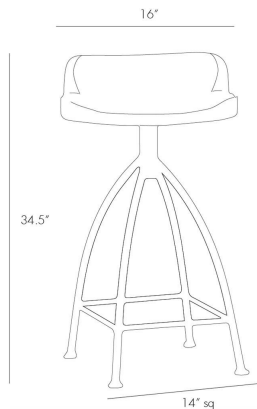

ARTERIOS

HINKLEY BAR STOOL

2747

Sandblast Antique Wax, Wood

Rustic marries industrial with this tall natural iron barstool with swivel wood seat in natural wax finish for counters/bars. Seat height is fixed. Support bar placement may vary up to 1".

APPEARANCE

Materials	Wood, Iron
Finishes	Sandblast Antique Wax, Natural Iron
Finish Will Vary	Yes
Top Coat/Sealant	No

DIMENSIONS

Overall	Dia: 16.0 in x H: 34.5 in
Foot Print	W: 14 in x D: 14 in
Seat Cushion Thickness	H: 1.5 in
Seat Back	H: 3.5 in
Seat	W: 16 in x D: 16 in x H: 30 in

SHIPPING

Product Weight	23.5 lbs
Gross Weight 1	34.9 lbs
Shipping Box 1	W: 18.0 in x D: 19.0 in x H: 36.0 in

ADDITIONAL INFO

Base/Foot Type	360 Swivel Mechanism
----------------	----------------------

CONTRACT