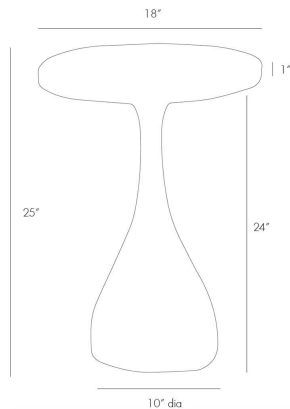

ARTERIOS

DARBY ACCENT TABLE

2589
Walnut, Wood

A sculptural accent table with teardrop base design and round top in a dark walnut finish.

APPEARANCE

Materials	Wood
Finishes	Walnut
Finish Will Vary	Yes
Top Coat/Sealant	No

DIMENSIONS

Overall	Dia: 18.0 in x H: 24 in
Foot Print	Dia: 10.0 in
Table Top	Dia: 18.0 in x H: 1 in

SHIPPING

Product Weight	16.5 lbs
Gross Weight 1	23.1 lbs
Shipping Box 1	W: 21.0 in x D: 25.0 in x H: 14.0 in