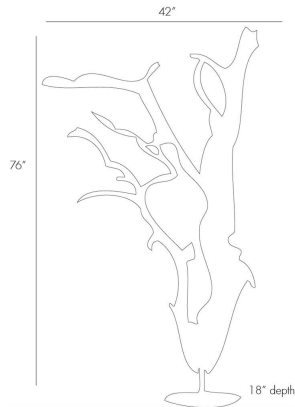

ARTERIO RS

KAZU FLOOR SCULPTURE

2422
Driftwood Finish, Driftwood

If you want a dramatic sculpture that can hold its own in almost any room, this is the piece. No two will be the same since these are made from roots and are 100% natural and hand assembled. This is an art piece made by Mother Nature herself. Due to the organic nature, size may vary up to 18" in dimension.

APPEARANCE

Materials	Driftwood, Iron, Driftwood
Finishes	Driftwood Finish, Dark Natural Iron, Driftwood Finish
Finish Will Vary	Yes
Top Coat/Sealant	No

DIMENSIONS

Overall	W: 42 in x D: 18 in x H: 76 in
Foot Print	Dia: 16.0 in