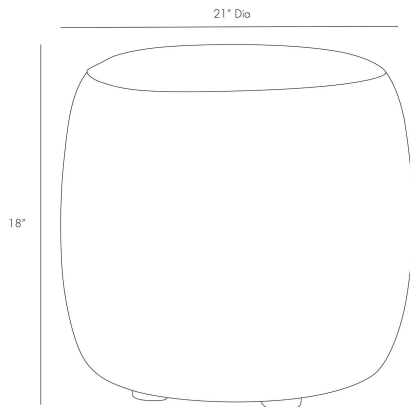

ARTERIOR S

OWEN OTTOMAN

2328
Brown and White Hide, Hide
Leather

This overstuffed hide stool is soft to the touch and a plush place to rest your feet. Swatches of hide ranging in tones from deep mocha to an auburn caramel dapple the surface in natural grain and texture. Each one, no matter the tones, has a beautiful finish, carefully upholstered with an almost hidden interior stitch. The drum structure rests on disk feet wrapped in top grain leather. Hide tones, patterns and textures will vary.

APPEARANCE

Materials	Hide Leather
Finishes	Brown and White Hide
Finish Will Vary	Yes
Top Coat/Sealant	No

DIMENSIONS

Overall	Dia: 21.0 in x H: 18 in
Foot Print	Dia: 18.0 in

SHIPPING

Product Weight	21.5 lbs
Gross Weight 1	31.75 lbs
Shipping Box 1	W: 23.0 in x D: 23.0 in x H: 23.0 in