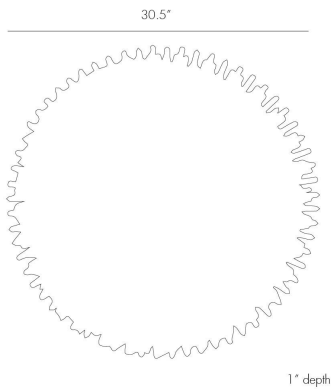

# ARTERIO RS

## PRESCOTT ROUND MIRROR

2134  
Antiqued Gold Leaf, Iron

Individual iron rods are welded together and finished in antique gold leaf to create this fresh interpretation of the always popular starburst. The round shape looks great alone or in multiples.

### DIMENSIONS

Overall	D: 1.5 in x Dia: 30.5 in
Actual Mirror	Dia: 16.5 in