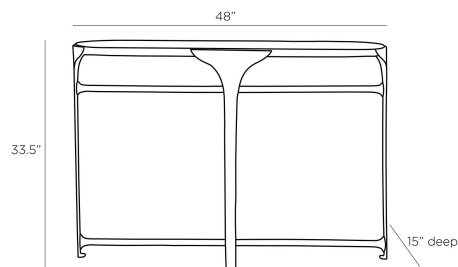

ARTERIOS

JANINE CONSOLE

2116
White, Marble

Refined elegance is exhibited in the subtle design details of this minimalist console. Drawing inspiration from the Art Deco period, a slender antique brass iron frame gradually flares upward, showcasing a white marble top that appears to float within the frame. Marble will vary.

APPEARANCE

Materials	Marble, Marble, Iron
Finishes	White, White, Antique Brass
Finish Will Vary	Yes
Top Coat/Sealant	Yes

DIMENSIONS

Overall	W: 48 in x D: 15 in x H: 33.5 in
Foot Print	W: 48 in x D: 15 in
Table Top	H: 1.5 in
Diagonal Dimensions	W: 37 in

SHIPPING

Shipping Requirements	Special Handling Required
Product Weight	112.0 lbs
Gross Weight 1	156.3 lbs
Shipping Box 1	W: 45.6 in x D: 22.4 in x H: 55.12 in

CONTRACT

Contract Suitability	Contract Suitable With Conditions
Contract Conditions	Natural stone requires periodic sealing, For an additional fee, a clear, protective coating can be added