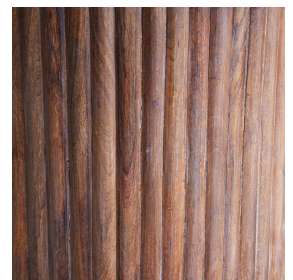

JONESBORO ENTRY TABLE

2109-48
Washed Tobacco
H: 31.5 IN
Dia: 48.0 IN

Rich yet simple by design, the Jonesboro entry table highlights the beauty of mango wood as a drum pedestal base, carved with a thick ribbed pattern. The tobacco wash finish pulls darker in some of the ribbed crevices, further enhancing its natural beauty. Complete with a thick clear glass top. Finish will vary.