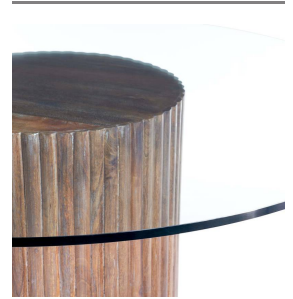

JONESBORO ENTRY TABLE

2109-48
Washed Tobacco
H: 31.5 IN
Dia: 48.0 IN

Rich yet simple by design, the Jonesboro entry table highlights the beauty of mango wood as a drum pedestal base, carved with a thick ribbed pattern. The tobacco wash finish pulls darker in some of the ribbed crevices, further enhancing its natural beauty. Complete with a thick clear glass top. Finish will vary.