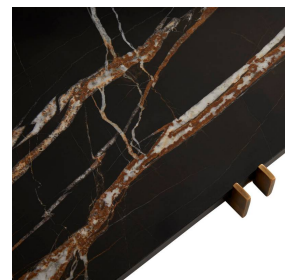

## LOCKHART TRAY

2060

Bengal Marble

H: 2 IN

W: 23 IN

D: 17.5 IN

Let the stage of your display be a part of the presentation. This tray, made from gorgeously veined bengal marble, is an eye-catching piece on its own with its elaborate rust-colored textures. The slab rests on a low brass rail stand, finished in a handsome antique brass. We see this as a bar cart tray or a display stand for a console — but it is truly versatile for any type of display. Marble will vary.