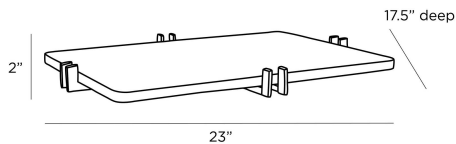

## LOCKHART TRAY

2060  
Bengal, Marble

Let the stage of your display be a part of the presentation. This tray, made from gorgeously veined bengal marble, is an eye-catching piece on its own with its elaborate rust-colored textures. The slab rests on a low brass rail stand, finished in a handsome antique brass. We see this as a bar cart tray or a display stand for a console — but it is truly versatile for any type of display. Marble will vary.

### DIMENSIONS

Overall	W: 23 in x D: 17.5 in x H: 2 in
Foot Print	W: 23 in x D: 17.5 in