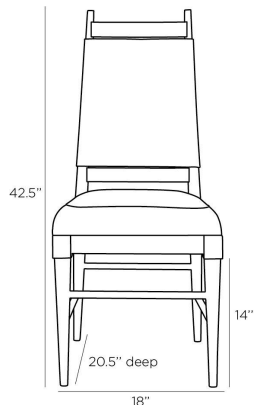

ARTERIOS

KEEGAN CHAIR

2057
Morel, Leather

The traditional design of high-back dining chairs gets a modern update with the Keegan. The solid walnut wooden frame presents a morel leather that wraps the back in a sling-like fashion and pillows the seat. Both the plush seat and wrapped back feature intricate stitched details. Wood will vary.

APPEARANCE

Materials	Leather, Leather, Wood
Finishes	Morel, Morel, Walnut
Finish Will Vary	Yes
Top Coat/Sealant	Yes

DIMENSIONS

Overall	W: 18 in x D: 20.5 in x H: 42.5 in
Foot Print	W: 18 in x D: 20.5 in
Leg	H: 14 in
Seat Back	H: 21.5 in
Seat	W: 18 in x D: 19 in x H: 20 in
Diagonal Dimensions	W: 47.5 in

SHIPPING

Shipping Requirements	Truck Ship
Product Weight	16.5 lbs
Gross Weight 1	55.12 lbs
Shipping Box 1	W: 45.28 in x D: 21.2 in x H: 25.2 in

ADDITIONAL INFO

Fabric Certification	NFPA-260, TB117-2013
Fabric Composition	100% Leather
Fabric Cleaning Code	Leather Cleaner
Reupholstery Requirements	18 Square Feet | 1 Yard
Base/Foot Type	Glides

CONTRACT

Contract Suitability	Contract Suitable With Conditions
Contract Conditions	For an additional fee, a clear, protective coating can be added
Contract Textile Suitability	High Traffic/Public Spaces

REPLACEMENT PARTS

2057FOOT

SWATCHES

T15SW