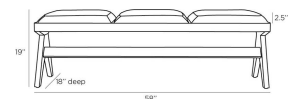

LUCESSE BENCH

2049  
 Morel Leather  
 H: 19 IN  
 W: 58 IN  
 D: 18 IN

Rich materials and exquisite details are brought together in the three-seat Lucesse bench. Featuring morel leather cushions with a fine perimeter stitched detail that perfects each seat. The walnut wood base showcases an angular form and cross rail in a warm walnut finish.

19"  
 58"  
 12.5"