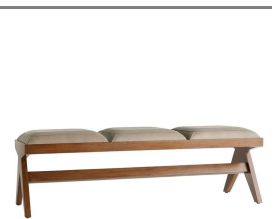

LUCESSE BENCH

2049  
 Morel Leather  
 H: 19 IN  
 W: 58 IN  
 D: 18 IN

Rich materials and exquisite details are brought together in the three-seat Lucesse bench. Featuring morel leather cushions with a fine perimeter stitched detail that perfects each seat. The walnut wood base showcases an angular form and cross rail in a warm walnut finish.

19"  
 58"  
 12.5"