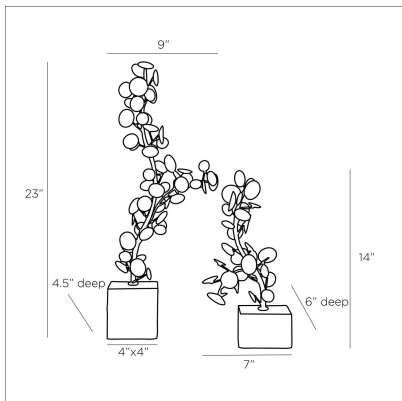

ARTERIOS

LABRYNTH SCULPTURES, SET OF 2

2033
Bronze, Iron

Nature is an endless inspiration for art of all media and these sculptures are no different. Mimicking beautifully meandering garden vines, the artful iron construction is styled as an almost abstract interpretation. Each features a bronze finish to give a vintage feel and rests on a thick white marble base to add a museum-like presentation.

APPEARANCE

Materials	Iron, Iron, Marble
Finishes	Bronze, Bronze, White
Finish Will Vary	Yes
Top Coat/Sealant	Yes

DIMENSIONS

Overall Large	W: 9 in x D: 4.5 in x H: 23 in
Overall Small	W: 7 in x D: 6 in x H: 14 in
Foot Print	W: 4 in x D: 4 in

SHIPPING

Product Weight	12.0 lbs
Gross Weight 1	19.18 lbs
Shipping Box 1	W: 24.41 in x D: 14.17 in x H: 14.17 in

CONTRACT

Contract Suitability	Contract Suitable As Is
----------------------	-------------------------