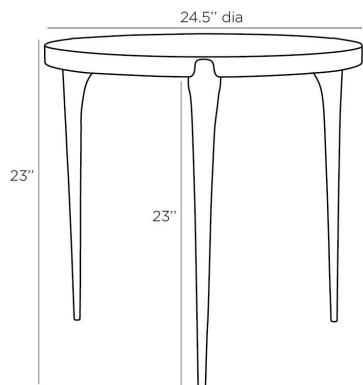

ARTERIOS

JUNE END TABLE

2029
Ivory, Vellum

A traditional silhouette with incredible detailing, the June end table provides an elegant statement. Panels of ivory vellum create a pie-shaped design on top in a warm beige tone, which is offset by a trio of tapered dark antique brass legs for an elevated look. Vellum will vary.

APPEARANCE

Materials	Vellum, Vellum, Brass
Finishes	Ivory, Ivory, Dark Antique Brass
Finish Will Vary	Yes
Top Coat/Sealant	Yes

DIMENSIONS

Overall	Dia: 24.5 in x H: 23 in
Foot Print	Dia: 24.5 in
Leg	H: 23 in
Table Top	Dia: 23.0 in
Diagonal Dimensions	W: 30 in

SHIPPING

Product Weight	22.0 lbs
Gross Weight 1	25.0 lbs
Shipping Box 1	W: 29.15 in x D: 28.35 in x H: 28.35 in

ADDITIONAL INFO

Disclaimers	This item is made from genuine vellum parchment leather which is a natural material. Due to this, color variation is inherent and no two will be identical. Keep away from highly humid or damp areas to avoid bubbling.

CONTRACT

Contract Suitability	Contract Suitable With Conditions
Contract Conditions	For an additional fee, a clear, protective coating can be added