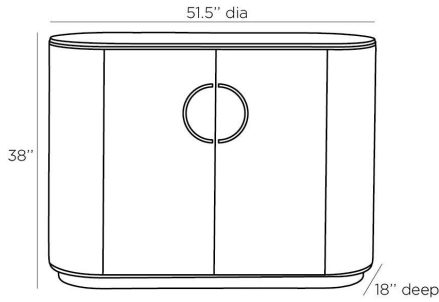

ARTERIOS

LANETTE CABINET

2024

Ivory, Leather

This capsule-shaped storage piece features an ivory leather paneling trimmed with a prominent stitch detail bisecting the cabinet face. Two doors with curved antique brass handles unite to create a circular centerpiece. The doors open to reveal a shelf and a plush suede-lined, press-to-open drawer with soft-close glides. The top and bottom of this piece are offset with ebony oak wood for a striking contrast of tones and textures. Wood will vary.

APPEARANCE

Materials	Leather, Leather, Oak Wood, Brass
Finishes	Ivory, Ivory, Ebony, Antique Brass
Finish Will Vary	Yes
Top Coat/Sealant	Yes

DIMENSIONS

Overall	W: 51.5 in x D: 18 in x H: 38 in
Foot Print	W: 51.5 in x D: 18 in
Door	W: 16 in x H: 35 in
Drawer Interior	W: 29 in x D: 13 in x H: 3.5 in
Shelf	W: 34 in x D: 15 in
Diagonal Dimensions	W: 42 in

SHIPPING

Shipping Requirements	Special Handling Required
Product Weight	186.0 lbs
Gross Weight 1	342.6 lbs
Shipping Box 1	W: 50.0 in x D: 25.0 in x H: 59.0 in

ADDITIONAL INFO

Shelf Count	2
-------------	---