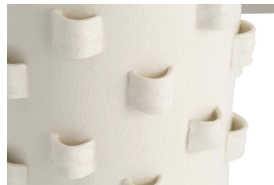

ARTERIOS

ROBERTSON LAMP

17712-838
Ivory Crackle, Porcelain

Destined to be a porcelain classic, or at least everyone's new favorite. Each loop has been sculpted and attached by hand prior to glazing, creating a subtle pattern and dimensionality to what could have been an ordinary column lamp. The design is further enhanced by the ivory crackle finish and the tall ivory drum shade with 3 inch flat-band trim on the bottom only.

APPEARANCE

Materials	Porcelain, Microfiber, Microfiber
Finishes	Ivory Crackle, Ivory, Ivory
Finish Will Vary	No
Top Coat/Sealant	No

DIMENSIONS

Overall	Dia: 16.0 in x H: 31.5 in
Foot Print	Dia: 9.0 in
Body	Dia: 9.0 in x H: 16.5 in
Shade Top	Dia: 15.0 in
Shade Side	H: 16 in
Shade Bottom	Dia: 16.0 in
Harp Size	H: 10.5 in
Neck	Dia: 1.0 in x H: 1 in