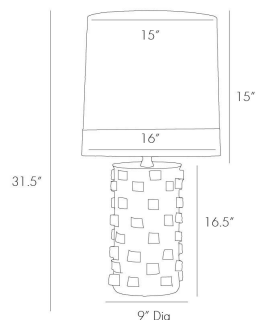

ARTERIOS

ROBERTSON LAMP

17712-838
Ivory Crackle, Porcelain

Destined to be a porcelain classic, or at least everyone's new favorite. Each loop has been sculpted and attached by hand prior to glazing, creating a subtle pattern and dimensionality to what could have been an ordinary column lamp. The design is further enhanced by the ivory crackle finish and the tall ivory drum shade with 3 inch flat-band trim on the bottom only.

APPEARANCE

Materials	Porcelain, Microfiber, Microfiber
Finishes	Ivory Crackle, Ivory, Ivory
Finish Will Vary	No
Top Coat/Sealant	No

DIMENSIONS

Overall	Dia: 16.0 in x H: 31.5 in
Foot Print	Dia: 9.0 in
Body	Dia: 9.0 in x H: 16.5 in
Shade Top	Dia: 15.0 in
Shade Side	H: 16 in
Shade Bottom	Dia: 16.0 in
Harp Size	H: 10.5 in
Neck	Dia: 1.0 in x H: 1 in

WIRING

Wire Rating	Indoor Only
Cord	10 FT, Clear/Silver, SPT-2
Socket	1, Type A- E26, 3-Way
Suggested Bulb Type	A19
Switch	At Socket, 3-Way Rotary
Maximum Wattage	150.0
Voltage	110-120 V

CERTIFICATIONS & COMPLIANCY

Certifications	Middle East, European Union, United Kingdom, Australia, Mexico, United States, Canada
Compliance	RoHS, UL/ETL, CB

SHIPPING

Product Weight	12.0 lbs
Gross Weight 1	12.0 lbs
Gross Weight 2	3.0 lbs
Shipping Box 1	W: 20.0 in x D: 20.0 in x H: 39.0 in
Shipping Box 2	W: 18.0 in x D: 18.0 in x H: 18.0 in