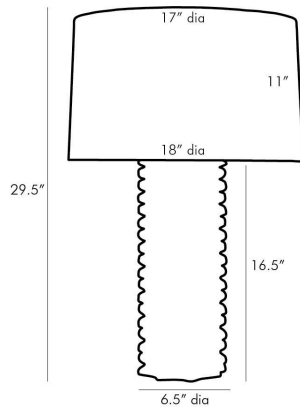

ARTERIO RS

ARI LAMP

17499-891
Celadon Crackle, Porcelain

Architectonic and tactile elements define this structural luminescent. A celadon crackle finish beautifully breaks over the textured façade of the porcelain foundation pooling darker over the tops of the nodules while leaving other spots almost translucent. When in use light cascades down the dimensional frame to deliver a dramatic shadowplay to its surroundings. Topped with a light gray cotton drum shade with white cotton lining and a matching porcelain finial. finish will vary.

APPEARANCE

Materials	Porcelain, Cotton, Cotton, Porcelain
Finishes	Celadon Crackle, Light Gray, White, Celadon Crackle
Finish Will Vary	Yes
Top Coat/Sealant	No

DIMENSIONS

Overall	Dia: 18.0 in x H: 29.5 in
Foot Print	Dia: 6.0 in
Body	Dia: 6.5 in x H: 16.5 in
Finial	Dia: 1 in x H: 1 in
Shade Top	Dia: 17.0 in
Shade Side	H: 11 in
Shade Bottom	Dia: 18.0 in
Harp Size	H: 9.5 in
Neck	Dia: 1.0 in x H: 1 in

WIRING

Wire Rating	Indoor Only
Cord	8 FT, Clear/Silver, SPT-2
Socket	1, Type A- E26, 3-Way
Suggested Bulb Type	A19
Switch	At Socket, 3-Way Rotary
Maximum Wattage	150.0
Voltage	110-120 V

CERTIFICATIONS & COMPLIANCY

Certifications	Middle East, European Union, United Kingdom, Australia, Mexico, United States, Canada
Compliance	RoHS, UL/ETL, CB

SHIPPING

Product Weight	8.0 lbs
Gross Weight 1	8.0 lbs
Gross Weight 2	5 lbs
Shipping Box 1	W: 22.0 in x D: 22.0 in x H: 32.0 in
Shipping Box 2	W: 20 in x D: 20 in x H: 13 in

CONTRACT

Contract Suitability	Contract Suitable As Is
Tilt Test Degrees	10 Degrees