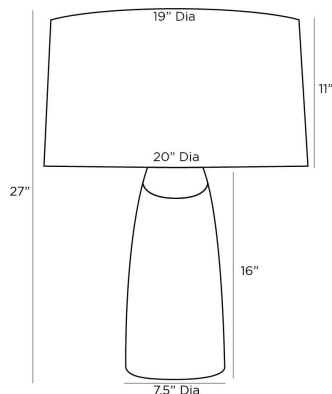

ARTERIOS

PACIFICA LAMP

11075-486
Ice Reactive, Porcelain

With seaside vibes, the ceramic Pacifica lamp, in an ice reactive glaze, is designed with a jar-style body, detailed in a wave-like texture. The handmade vessel is accented with an antique brass sphere finial and a white linen drum shade lined in white cotton. Finish will vary.

APPEARANCE

Materials	Porcelain, Porcelain, Steel, Linen, Cotton
Finishes	Ice Reactive, Ice Reactive, Antique Brass, White, White
Finish Will Vary	Yes
Top Coat/Sealant	No

DIMENSIONS

Overall	Dia: 20.0 in x H: 27 in
Foot Print	Dia: 7.5 in
Body	Dia: 7.5 in x H: 16 in
Finial	Dia: 1 in x H: 1 in
Shade Top	Dia: 19.0 in
Shade Side	H: 11 in
Shade Bottom	Dia: 20.0 in
Harp Size	H: 9 in
Neck	Dia: 1.0 in x H: 1 in

WIRING

Wire Rating	Indoor Only
Cord	10 FT, Clear/Silver, SPT-2
Socket	1, Type A - E26
Suggested Bulb Type	A19
Switch	At Socket, 3-Way Rotary
Maximum Wattage	150.0
Voltage	110-120 V

CERTIFICATIONS & COMPLIANCY

Certifications	Australia, Mexico, United States, Canada
Compliance	UL/ETL

SHIPPING

Product Weight	7.5 lbs
Gross Weight 1	8.0 lbs
Gross Weight 2	5 lbs
Shipping Box 1	W: 18.0 in x D: 10.0 in x H: 15.5 in
Shipping Box 2	W: 22 in x D: 22 in x H: 13 in

CONTRACT

Contract Suitability	Contract Suitable As Is
Tilt Test Degrees	10 Degrees

REPLACEMENT PARTS

81002