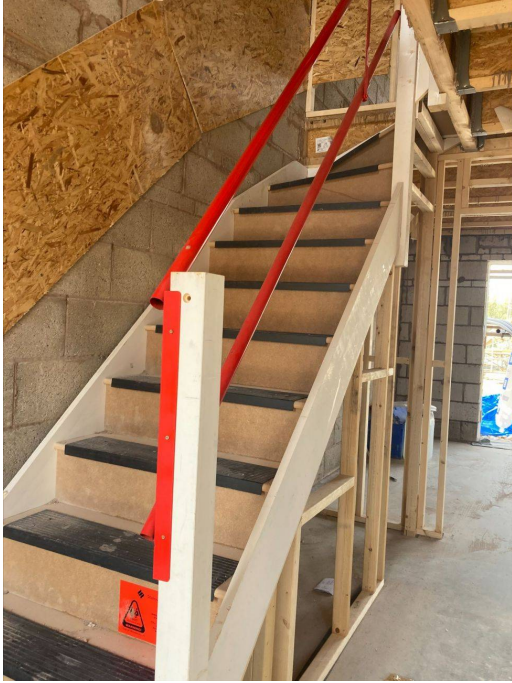

Temporary Handrail System

Range

Code	Size
Straight Stair Safety Post	Straight Post 1070mm x 30mm x 30mm. Base Plate 130mm x 130mm.
Corner Stair Safety Post	Corner Post 1070mm x 30mm x 30mm. Base Plate 130mm x 130mm.
Stringer Stair Safety Post	Stringer Post 1070mm x 30mm x 30mm.