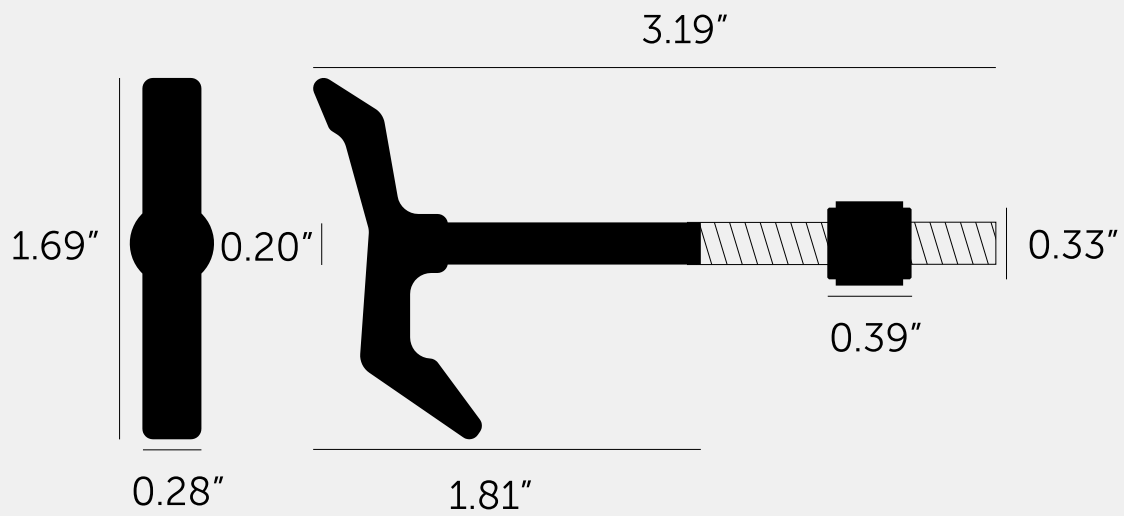

THE HOOK / CROSS

ACTION: HOOK

KNURL: CROSS

RANGE: HOOKS

A solid metal Hook. The Hook can be installed into walls or furniture items, for you to literally 'hook-up' the things you love, from kitchen pans and light fittings to coats.

SPECIFICATIONS

A hook made from solid metal. It features a cast solid metal knuckle, hand polished solid metal bar, and is refined by hand. Available in steel, brass, gun metal and welders black, with durable finishes that make it suitable for bathroom use. Please note, this hook is front mounted and fixing screws are not supplied. You will need to source fixings suitable for the wall you are installing the hook on.

FINISH & SKU NUMBERS

sku:	finish:	size:
NHS-05258	● brass	
NHS-07260	● smoked bronze	
NHS-09259	● steel	

INCLUDED

1 x Hook

PLEASE NOTE

DISCLAIMER: Always consult a trade professional when installing this hook. Buster + Punch is not responsible for the usage or feasibility of installation requirements. This product is not suitable for damp or wet environments.