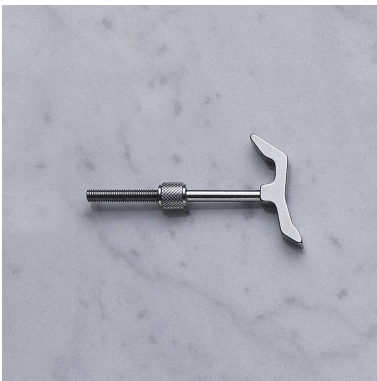

THE HOOK / CROSS

ACTION: HOOK

KNURL: CROSS

RANGE: HOOKS

A solid metal Hook. The Hook can be installed into walls or furniture items, for you to literally 'hook-up' the things you love, from kitchen pans and light fittings to coats.

SPECIFICATIONS

A hook made from solid metal. It features a cast solid metal knuckle, hand polished solid metal bar, and is refined by hand. Available in steel, brass, gun metal and welders black, with durable finishes that make it suitable for bathroom use. Please note, this hook is front mounted and fixing screws are not supplied. You will need to source fixings suitable for the wall you are installing the hook on.

FINISH & SKU NUMBERS

sku:	finish:	size:
NHS-05258	● brass	
NHS-07260	● smoked bronze	
NHS-09259	● steel	

INCLUDED

1 x Hook

PLEASE NOTE

DISCLAIMER: Always consult a trade professional when installing this hook. Buster + Punch is not responsible for the usage or feasibility of installation requirements. This product is not suitable for damp or wet environments.