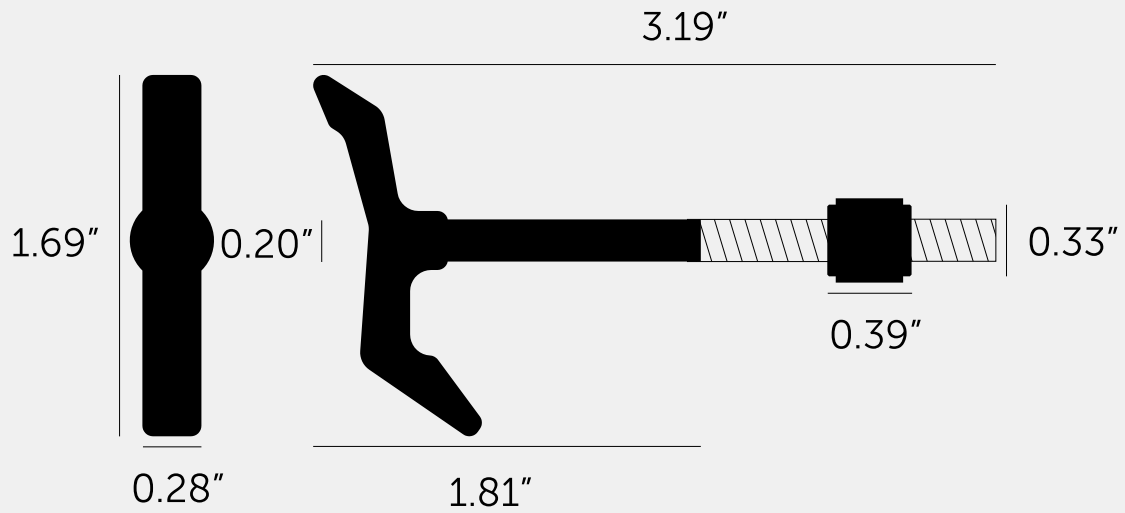

THE HOOK / CROSS

ACTION: HOOK

KNURL: CROSS

RANGE: HOOKS

A solid metal Hook. The Hook can be installed into walls or furniture items, for you to literally 'hook-up' the things you love, from kitchen pans and light fittings to coats.

SPECIFICATIONS

A hook made from solid metal. It features a cast solid metal knuckle, hand polished solid metal bar, and is refined by hand. Available in steel, brass, gun metal and welders black, with durable finishes that make it suitable for bathroom use. Please note, this hook is front mounted and fixing screws are not supplied. You will need to source fixings suitable for the wall you are installing the hook on.

FINISH & SKU NUMBERS

sku:	finish:	size:
NHS-05258	● brass	
NHS-07260	● smoked bronze	
NHS-09259	● steel	

INCLUDED

1 x Hook

PLEASE NOTE

DISCLAIMER: Always consult a trade professional when installing this hook. Buster + Punch is not responsible for the usage or feasibility of installation requirements. This product is not suitable for damp or wet environments.