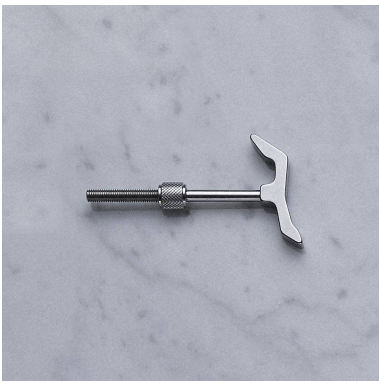

THE HOOK / CROSS

ACTION: HOOK

KNURL: CROSS

RANGE: HOOKS

A solid metal Hook. The Hook can be installed into walls or furniture items, for you to literally 'hook-up' the things you love, from kitchen pans and light fittings to coats.

SPECIFICATIONS

A hook made from solid metal. It features a cast solid metal knuckle, hand polished solid metal bar, and is refined by hand. Available in steel, brass, gun metal and welders black, with durable finishes that make it suitable for bathroom use. Please note, this hook is front mounted and fixing screws are not supplied. You will need to source fixings suitable for the wall you are installing the hook on.

FINISH & SKU NUMBERS

sku:	finish:	size:
NHS-05258	● brass	
NHS-07260	● smoked bronze	
NHS-09259	● steel	

INCLUDED

1 x Hook

PLEASE NOTE

DISCLAIMER: Always consult a trade professional when installing this hook. Buster + Punch is not responsible for the usage or feasibility of installation requirements. This product is not suitable for damp or wet environments.