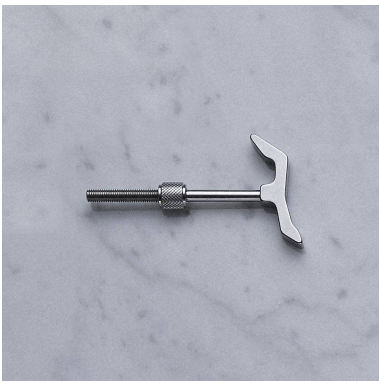

THE HOOK / CROSS

ACTION: HOOK

KNURL: CROSS

RANGE: HOOKS

A solid metal Hook. The Hook can be installed into walls or furniture items, for you to literally 'hook-up' the things you love, from kitchen pans and light fittings to coats.

SPECIFICATIONS

A hook made from solid metal. It features a cast solid metal knuckle, hand polished solid metal bar, and is refined by hand. Available in steel, brass, gun metal and welders black, with durable finishes that make it suitable for bathroom use. Please note, this hook is front mounted and fixing screws are not supplied. You will need to source fixings suitable for the wall you are installing the hook on.

FINISH & SKU NUMBERS

sku	finish	size
NHS-05258	● brass	
NHS-07260	● smoked bronze	
NHS-09259	● steel	

CARE INSTRUCTIONS

Wipe with damp cloth with no loose hairs, avoid using any chemicals. All finishes are prone to aging.