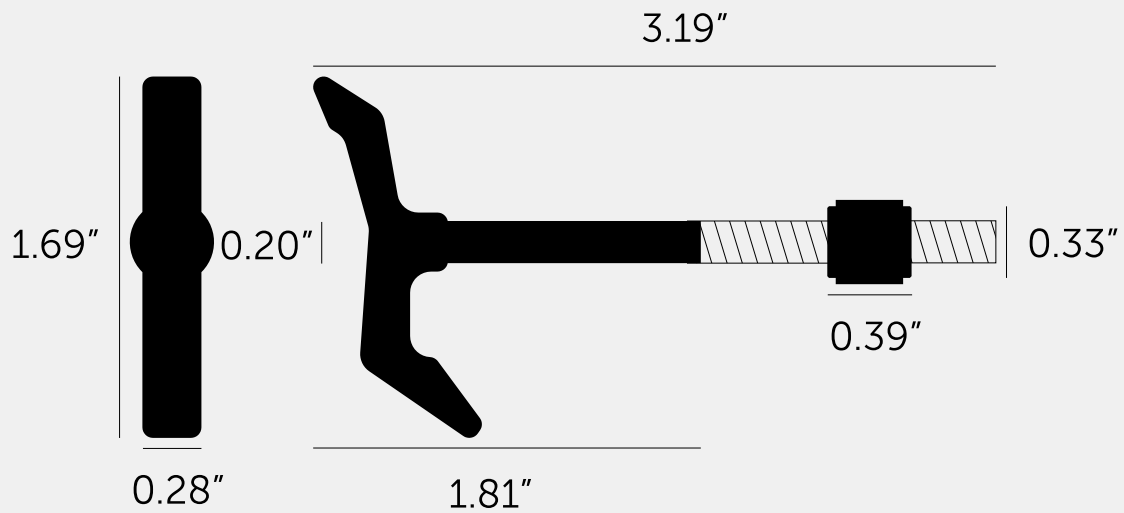

THE HOOK / CROSS

ACTION: HOOK

KNURL: CROSS

RANGE: HOOKS

A solid metal Hook. The Hook can be installed into walls or furniture items, for you to literally 'hook-up' the things you love, from kitchen pans and light fittings to coats.

SPECIFICATIONS

A hook made from solid metal. It features a cast solid metal knuckle, hand polished solid metal bar, and is refined by hand. Available in steel, brass, gun metal and welders black, with durable finishes that make it suitable for bathroom use. Please note, this hook is front mounted and fixing screws are not supplied. You will need to source fixings suitable for the wall you are installing the hook on.

FINISH & SKU NUMBERS

sku	finish	size
NHS-05258	● brass	
NHS-07260	● smoked bronze	
NHS-09259	● steel	

CARE INSTRUCTIONS

Wipe with damp cloth with no loose hairs, avoid using any chemicals. All finishes are prone to aging.