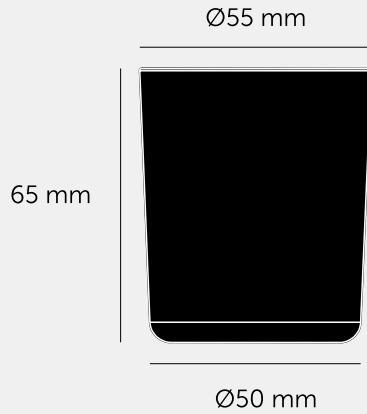

**ROAD TO NOWHERE
/ SCENTED CANDLE /
75G**

ACTION: CANDLE

RANGE: CANDLE

A 75g luxury scented candle, made from black wax using our custom handcrafted fragrance, in a reusable smoked grey glass. Notes of orange, leather and warm vanilla help you escape from it all. Buster + Punch's gift box makes it a great present.