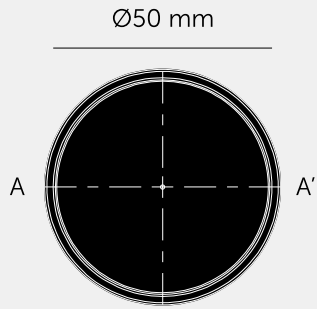

SPECIFICATIONS

A 75 g luxury scented candle, made from black wax using our custom handcrafted fragrance, in a reusable smoked grey glass. Notes of orange, leather and warm vanilla help you escape from it all. Buster + Punch's gift box makes it a great present.

INCLUDED

---

1 X CANDLE

PLEASE NOTE

Always follow the candle supplier's instructions for safe use of candles. This product is not suitable for damp or wet environments.

FINISH & SKU NUMBERS

---

sku:	finish:	size:
USC-022540	● black	75G / 2.6OZ

CARE INSTRUCTIONS

To avoid tunnelling it is recommended that, when first lighting the candle, allow it to burn for 4 hours or until the wax has melted to the edge of the glass. Trim the candle wick to 1/8 to 1/4 in (0.32 to 0.64 cm) tall before each use.