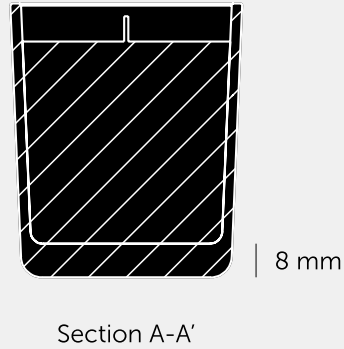

SPECIFICATIONS

A 75 g luxury scented candle, made from black wax using our custom handcrafted fragrance, in a reusable smoked grey glass. Notes of orange, leather and warm vanilla help you escape from it all. Buster + Punch's gift box makes it a great present.

INCLUDED

---

1 X CANDLE

PLEASE NOTE

Always follow the candle supplier's instructions for safe use of candles. This product is not suitable for damp or wet environments.

FINISH & SKU NUMBERS

---

sku:	finish:	size:
USC-022540	● black	75G / 2.6OZ

CARE INSTRUCTIONS

To avoid tunnelling it is recommended that, when first lighting the candle, allow it to burn for 4 hours or until the wax has melted to the edge of the glass. Trim the candle wick to 1/8 to 1/4 in (0.32 to 0.64 cm) tall before each use.