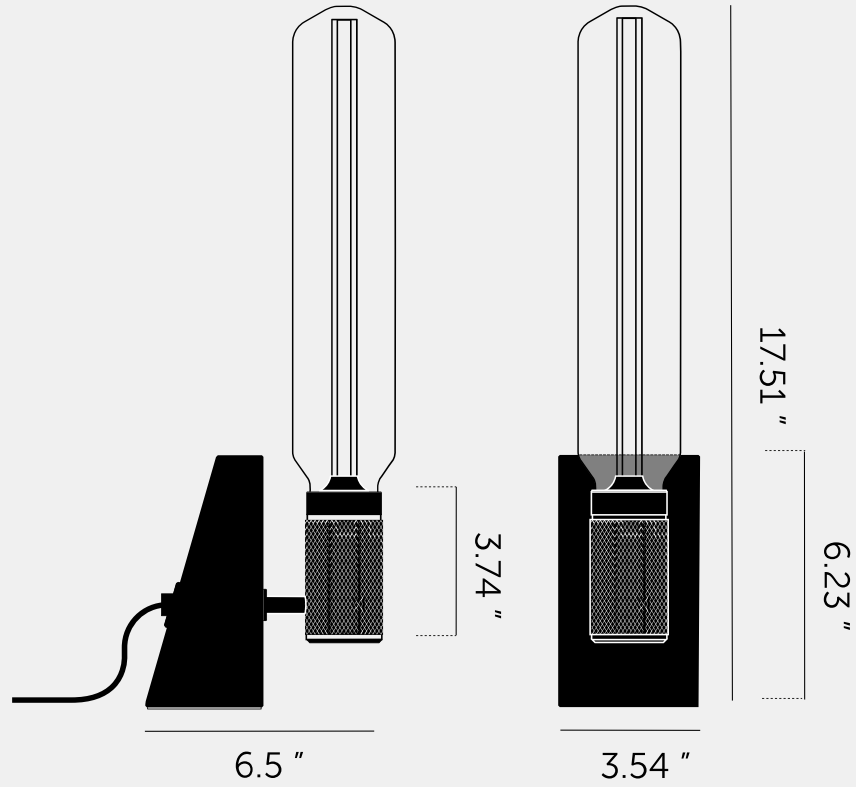

**STONED TABLE
LIGHT / CROSS**

ACTION: TABLE LIGHT

KNURL: CROSS

RANGE: STONED

A table light with a solid white stone base, featuring a matt black metal lamp holder, matt black rubber cord and detailing. Team with our Buster Bulb for the perfect aesthetic.

SPECIFICATIONS

Supply: 110-240V
Cord: Matt Black 78.7" inches rubber cord with an inline switch
Type: Non-Dimmable Table Light

INCLUDED

1 x STONED TABLE LIGHT

PLEASE NOTE

DISCLAIMER: Always consult a trade professional when installing these stoned lamp. Buster + Punch is not responsible for the usage or feasibility of installation requirements. This product is not suitable for damp or wet environments.

FINISH & SKU NUMBERS

sku:	finish:	size:
US-STL-PWM-A	 white marble	

CARE INSTRUCTIONS

Wipe with dry cloth with no loose hairs, avoid using any chemicals. Please note all finishes are prone to aging.