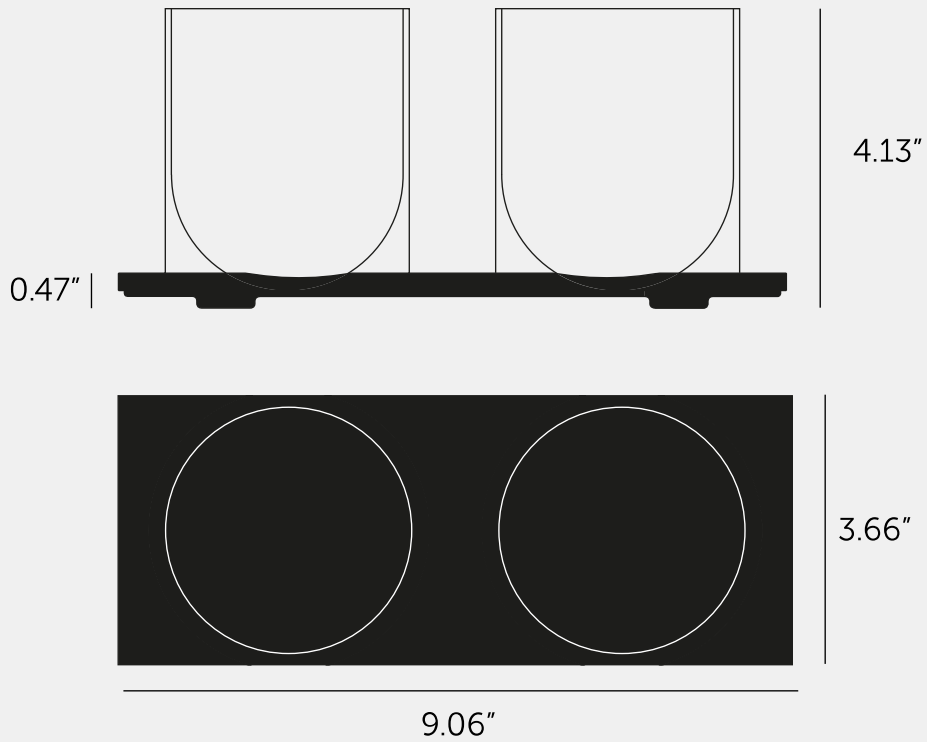

**MACHINED /
WHISKY**

ACTION: WHISKY

RANGE: MACHINED

Machined plate made out of brushed solid metal, comes complete with two hand blown whisky glasses that fit perfectly in the tray.

SPECIFICATIONS

MACHINED is a range of solid metal plates that have been skilfully machined from 0.24" steel, brass or black metal to accommodate interior accessories, including - CANDELABRA, flower VASE, WHISKY glasses and a simple TRAY. They can be displayed individually or placed side by side to make a stunning table display. MACHINED makes a great gift and comes in stunning gift packaging.