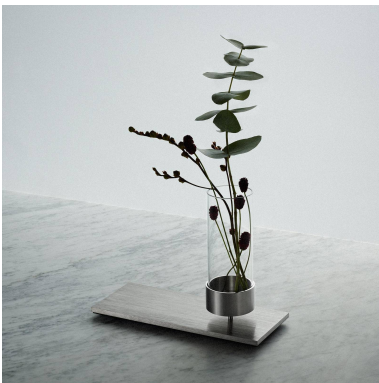

MACHINED / VASE

ACTION: VASE

RANGE: MACHINED

Machined plate made out of brushed metal, comes complete with a hand blown glass vase.

0.47"

3.66"

9.06"

SPECIFICATIONS

MACHINED is a range of solid metal plates that have been skilfully machined from 6mm steel, brass or black metal to accommodate interior accessories, including - CANDELABRA, flower VASE, WHISKY glasses and a simple TRAY. They can be displayed individually or placed side by side to make a stunning table display. MACHINED makes a great gift and comes in stunning gift packaging.

FINISH & SKU NUMBERS

sku:	finish:	size:
US-MA-VAS-BL-A	● black	
US-MA-VAS-BR-A	● brass	
US-MA-VAS-ST-A	● steel	

INCLUDED

1 x Machined Solid Metal Plate
1 x Glass Vase

PLEASE NOTE

DISCLAIMER: Always consult a trade professional when installing these Machined Vase. Buster + Punch is not responsible for the usage or feasibility of installation requirements. This product is not suitable for damp or wet environments.