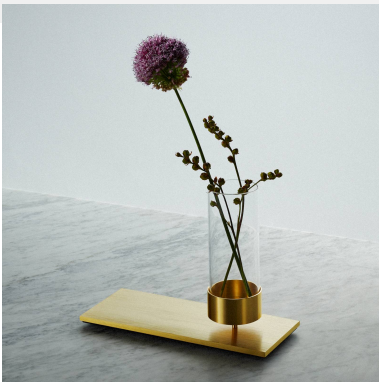

MACHINED / VASE

ACTION: VASE

RANGE: MACHINED

Machined plate made out of brushed metal, comes complete with a hand blown glass vase.

0.47"

3.66"

9.06"

SPECIFICATIONS

MACHINED is a range of solid metal plates that have been skilfully machined from 6mm steel, brass or black metal to accommodate interior accessories, including - CANDELABRA, flower VASE, WHISKY glasses and a simple TRAY. They can be displayed individually or placed side by side to make a stunning table display. MACHINED makes a great gift and comes in stunning gift packaging.

FINISH & SKU NUMBERS

sku:	finish:	size:
US-MA-VAS-BL-A	● black	
US-MA-VAS-BR-A	● brass	
US-MA-VAS-ST-A	● steel	

INCLUDED

1 x Machined Solid Metal Plate
1 x Glass Vase

PLEASE NOTE

DISCLAIMER: Always consult a trade professional when installing these Machined Vase. Buster + Punch is not responsible for the usage or feasibility of installation requirements. This product is not suitable for damp or wet environments.