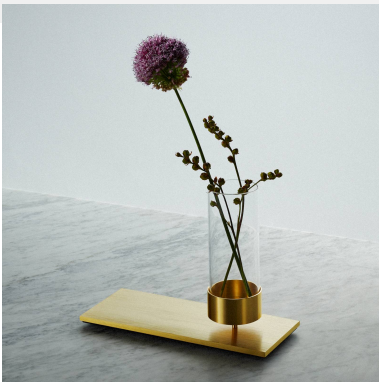

MACHINED / VASE

ACTION: VASE

RANGE: MACHINED

Machined plate made out of brushed metal, comes complete with a hand blown glass vase.

0.47"

3.66"

9.06"

SPECIFICATIONS

MACHINED is a range of solid metal plates that have been skilfully machined from 6mm steel, brass or black metal to accommodate interior accessories, including - CANDELABRA, flower VASE, WHISKY glasses and a simple TRAY. They can be displayed individually or placed side by side to make a stunning table display.

MACHINED makes a great gift and comes in stunning gift packaging.

INCLUDED

1 x Machined Solid Metal Plate
1 x Glass Vase

FINISH & SKU NUMBERS

sku	finish	size
US-MA-VAS-BL-A	● black	
US-MA-VAS-BR-A	● brass	
US-MA-VAS-ST-A	● steel	