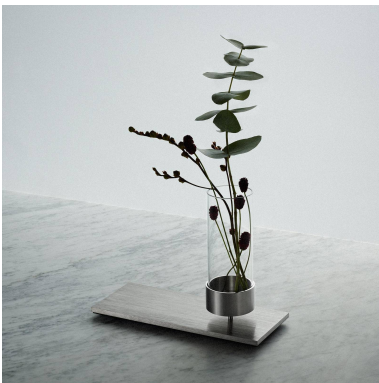

MACHINED / VASE

ACTION: VASE

RANGE: MACHINED

Machined plate made out of brushed metal, comes complete with a hand blown glass vase.

0.47"

3.66"

9.06"

SPECIFICATIONS

MACHINED is a range of solid metal plates that have been skilfully machined from 6mm steel, brass or black metal to accommodate interior accessories, including - CANDELABRA, flower VASE, WHISKY glasses and a simple TRAY. They can be displayed individually or placed side by side to make a stunning table display.

MACHINED makes a great gift and comes in stunning gift packaging.

INCLUDED

1 x Machined Solid Metal Plate
1 x Glass Vase

FINISH & SKU NUMBERS

sku	finish	size
US-MA-VAS-BL-A	● black	
US-MA-VAS-BR-A	● brass	
US-MA-VAS-ST-A	● steel	