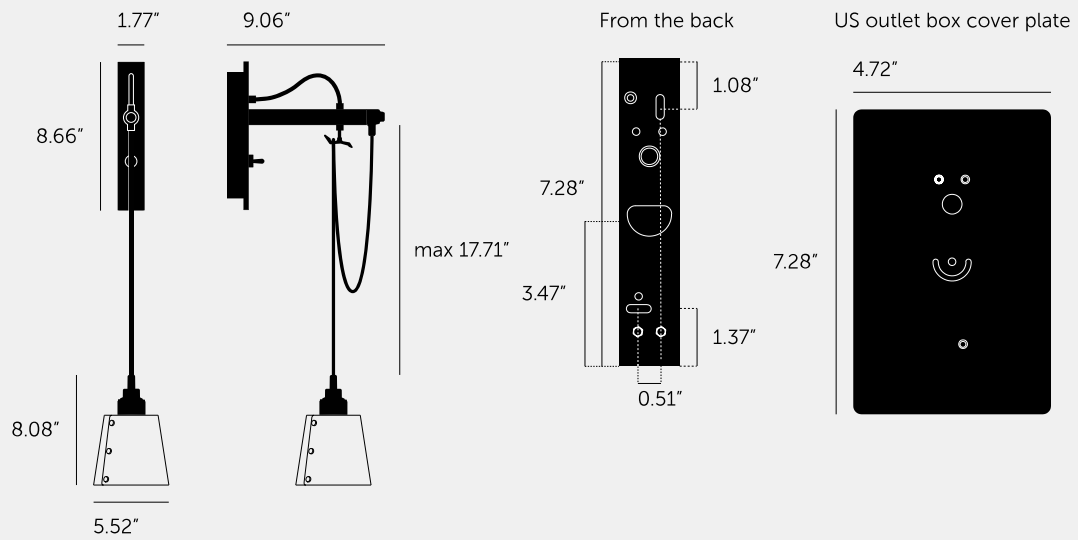

**HOOKED WALL /  
CROSS / SMALL /  
STONE**

---

**ACTION: WALL LIGHT**

---

**KNURL: CROSS**

---

**RANGE: HOOKED**

---

A wall light made from solid metal with matte rubber detailing. The base is finished in either stone or graphite powder coating. The pendant length can be adjusted to suit and hooked onto a solid metal hook. Buster + Punch offers a range of light bulbs that look great with this light and are sold separately.

#### SPECIFICATIONS

Wall light  
 Solid metal lamp holder  
 Solid metal hook  
 110-120V  
 Adjustable 17.7inch cable  
 IP20 - Dry locations  
 Max 40W type A bulb  
 E26 compatible  
 Bulbs sold separately  
 Suitable for both 3.5 and 4" junction boxes  
 cULus approved

The length of the pendant can be adjusted to suit using the solid metal hook.