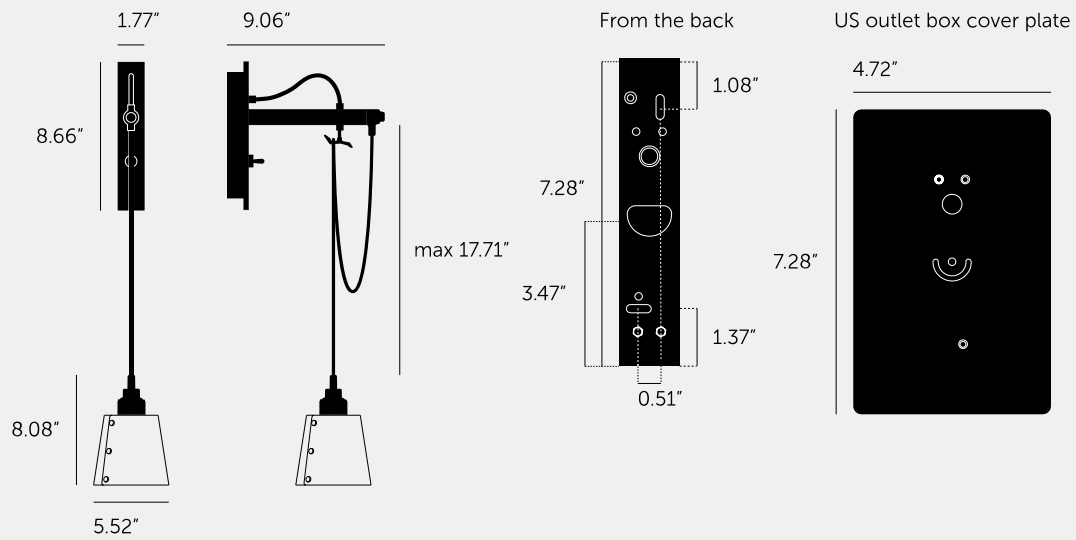

**HOOKED WALL /
CROSS / SMALL /
STONE**

ACTION: WALL LIGHT

KNURL: CROSS

RANGE: HOOKED

A wall light made from solid metal with matte rubber detailing. The base is finished in either stone or graphite powder coating. The pendant length can be adjusted to suit and hooked onto a solid metal hook. Buster + Punch offers a range of light bulbs that look great with this light and are sold separately.

SPECIFICATIONS

Wall light
 Solid metal lamp holder
 Solid metal hook
 110-120V
 Adjustable 17.7inch cable
 IP20 - Dry locations
 Max 40W type A bulb
 E26 compatible
 Bulbs sold separately
 Suitable for both 3.5 and 4" junction boxes
 cULus approved

The length of the pendant can be adjusted to suit using the solid metal hook.

FINISH & SKU NUMBERS

sku:	finish:	size:
NHW-25517	● brass	SMALL
NHW-24518	● smoked bronze	SMALL
NHW-23519	● steel	SMALL

INCLUDED