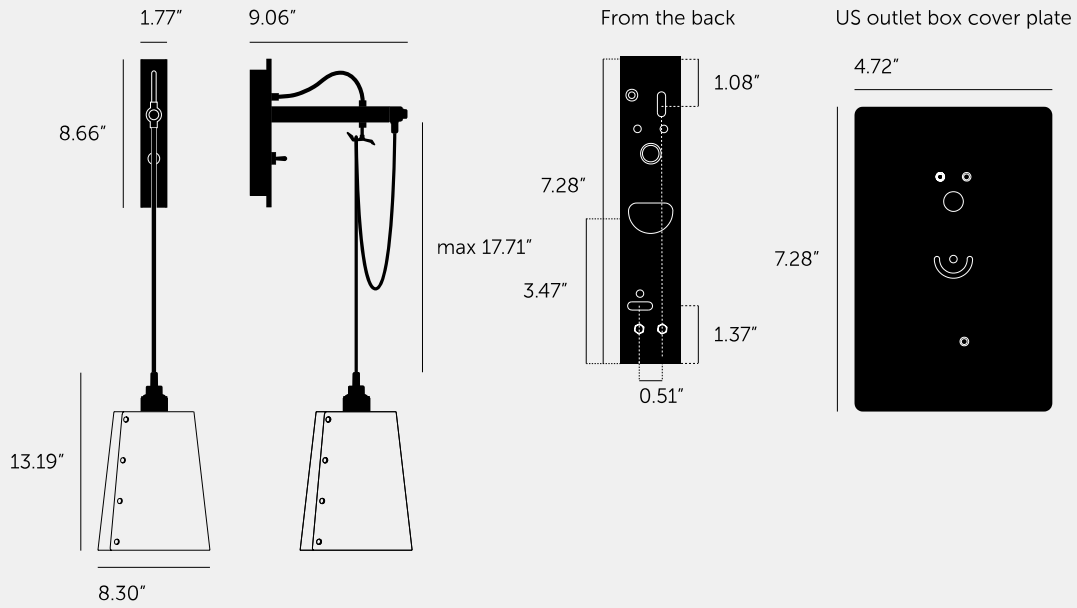

**HOOKED WALL /  
CROSS / LARGE /  
STONE**

---

**ACTION: WALL LIGHT**

---

**KNURL: CROSS**

---

**RANGE: HOOKED**

---

#### SPECIFICATIONS

Wall light  
 Solid metal lamp holder  
 Solid metal hook  
 110-120V  
 Adjustable 17.7inch cable  
 IP20 - Dry locations  
 Max 40W type A bulb  
 E26 compatible  
 Bulbs sold separately  
 Suitable for both 3.5 and 4" junction boxes  
 cULus approved

The length of the pendant can be adjusted to suit using the solid metal hook.