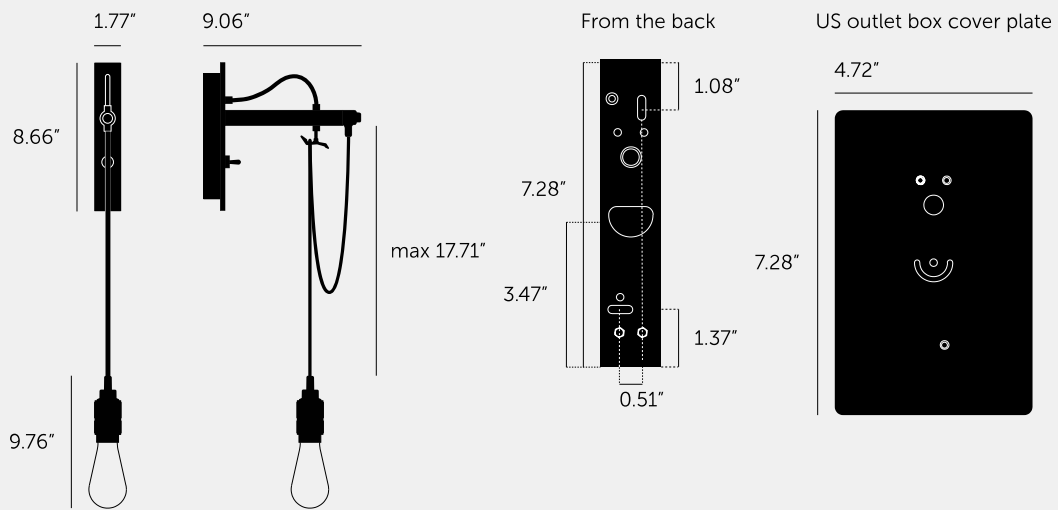

**HOOKED WALL /
CROSS / NUDE /
STONE**

ACTION: WALL LIGHT

KNURL: CROSS

RANGE: HOOKED

A wall light made from solid metal with matte rubber detailing. The base is finished in either stone or graphite powder coating. The pendant length can be adjusted to suit and hooked onto a solid metal hook. Buster + Punch offers a range of light bulbs that look great with this light and are sold separately.

SPECIFICATIONS

Wall light
 Solid metal lamp holder
 Solid metal hook
 110-120V
 Adjustable 17.7inch cable
 IP20 - Dry locations
 Max 40W type A bulb
 E26 compatible
 Bulbs sold separately
 Suitable for both 3.5 and 4" junction boxes
 cULus approved

The length of the pendant can be adjusted to suit using the solid metal hook.

FINISH & SKU NUMBERS

sku:	finish:	size:
NHW-25335	● brass	
NHW-24336	● smoked bronze	
NHW-23337	● steel	

INCLUDED

1 x Hooked Wall Light
 1 x Coin Cap*
 1 x Black rubber grommet
 * Coin cap installation tool must be used by hand only.