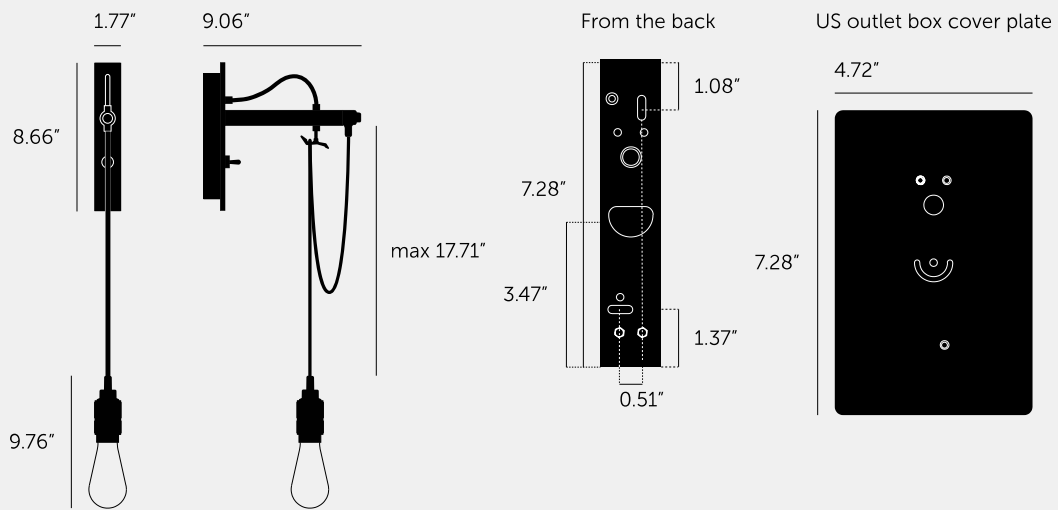

**HOOKED WALL /  
CROSS / NUDE /  
GRAPHITE**

---

**ACTION: WALL LIGHT**

---

**KNURL: CROSS**

---

**RANGE: HOOKED**

---

A wall light made from solid metal with matte rubber detailing. The base is finished in either stone or graphite powder coating. The pendant length can be adjusted to suit and hooked onto a solid metal hook. Buster + Punch offers a range of light bulbs that look great with this light and are sold separately.

#### SPECIFICATIONS

Wall light  
 Solid metal lamp holder  
 Solid metal hook  
 110-120V  
 Adjustable 17.7inch cable  
 IP20 - Dry locations  
 Max 40W type A bulb  
 E26 compatible  
 Bulbs sold separately  
 Suitable for both 3.5 and 4" junction boxes  
 cULus approved

The length of the pendant can be adjusted to suit using the solid metal hook.