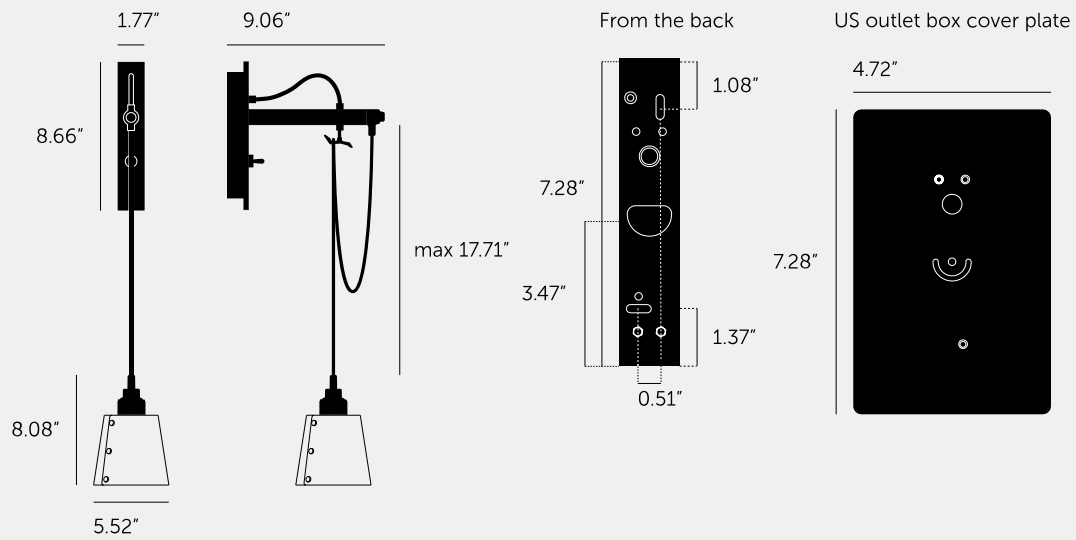

**HOOKED WALL /
CROSS / SMALL /
GRAPHITE**

ACTION: WALL LIGHT

KNURL: CROSS

RANGE: HOOKED

A wall light made from solid metal with matte rubber detailing. The base is finished in either stone or graphite powder coating. The pendant length can be adjusted to suit and hooked onto a solid metal hook. Buster + Punch offers a range of light bulbs that look great with this light and are sold separately.

SPECIFICATIONS

Wall light
 Solid metal lamp holder
 Solid metal hook
 110-120V
 Adjustable 17.7inch cable
 IP20 - Dry locations
 Max 40W type A bulb
 E26 compatible
 Bulbs sold separately
 Suitable for both 3.5 and 4" junction boxes
 cULus approved

The length of the pendant can be adjusted to suit using the solid metal hook.

FINISH & SKU NUMBERS

sku:	finish:	size:
NHW-18514	● brass	SMALL
NHW-20515	● smoked bronze	SMALL
NHW-19516	● steel	SMALL

INCLUDED