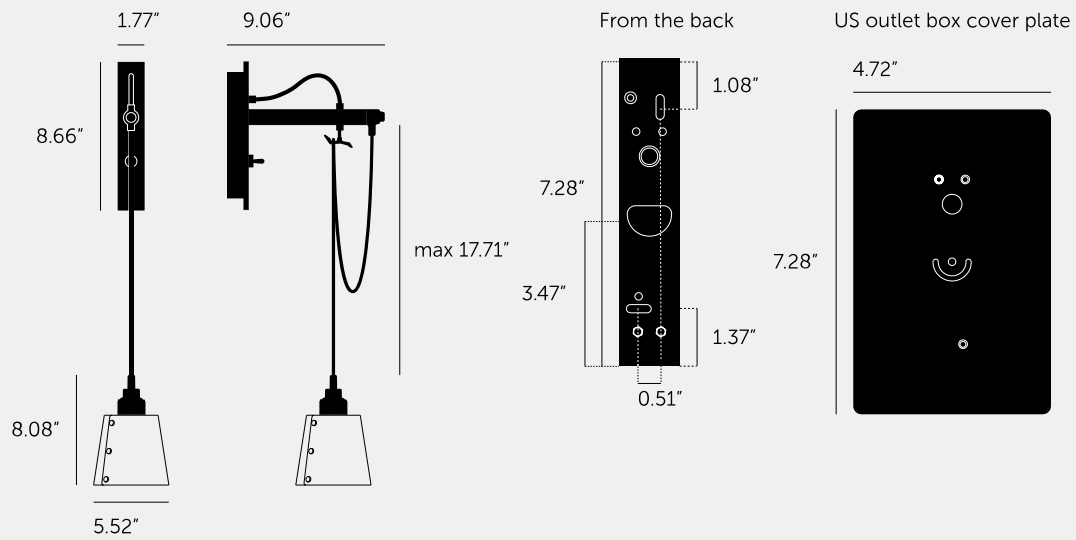

**HOOKED WALL /  
CROSS / SMALL /  
GRAPHITE**

---

**ACTION: WALL LIGHT**

---

**KNURL: CROSS**

---

**RANGE: HOOKED**

---

A wall light made from solid metal with matte rubber detailing. The base is finished in either stone or graphite powder coating. The pendant length can be adjusted to suit and hooked onto a solid metal hook. Buster + Punch offers a range of light bulbs that look great with this light and are sold separately.

#### SPECIFICATIONS

Wall light  
 Solid metal lamp holder  
 Solid metal hook  
 110-120V  
 Adjustable 17.7inch cable  
 IP20 - Dry locations  
 Max 40W type A bulb  
 E26 compatible  
 Bulbs sold separately  
 Suitable for both 3.5 and 4" junction boxes  
 cULus approved

The length of the pendant can be adjusted to suit using the solid metal hook.