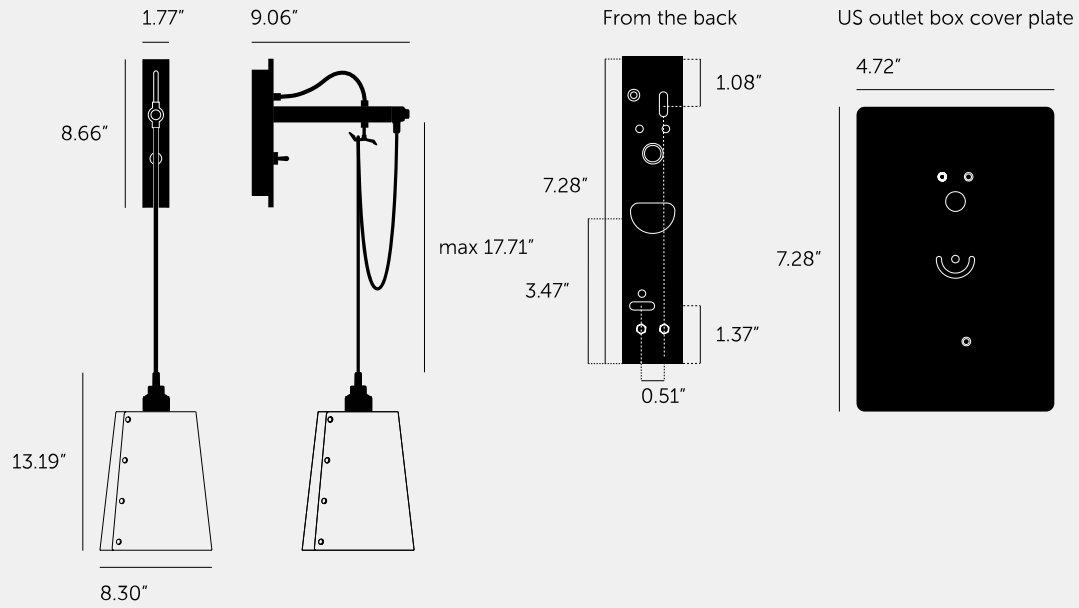

**HOOKED WALL /  
CROSS / LARGE /  
GRAPHITE**

---

**ACTION: WALL LIGHT**

---

**KNURL: CROSS**

---

**RANGE: HOOKED**

---

#### SPECIFICATIONS

Wall light  
 Solid metal lamp holder  
 Solid metal hook  
 110-120V  
 Adjustable 17.7inch cable  
 IP20 - Dry locations  
 Max 40W type A bulb  
 E26 compatible  
 Bulbs sold separately  
 Suitable for both 3.5 and 4" junction boxes  
 cULus approved

The length of the pendant can be adjusted to suit using the solid metal hook.