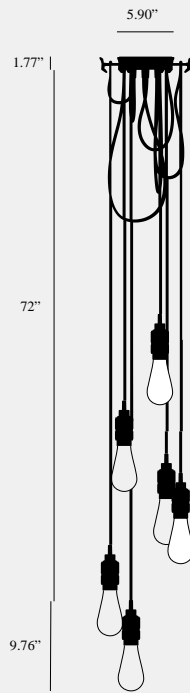

**HOOKED 6.0 / NUDE
/ CROSS**

ACTION: MULTI-PENDANT LIGHT

KNURL: CROSS

RANGE: HOOKED

A ceiling light with six pendants, made from solid metal, with matte rubber detailing. The length of each pendant can be adjusted and hooked onto a solid metal hook, ensuring a unique sculptural shape. Buster + Punch offers a range of light bulbs that look great with this light, which are sold separately.

SPECIFICATIONS

Ceiling pendant light
 6 Solid metal lamp holders
 6 Solid metal hooks
 Adjustable 72inch cable
 E26
 110-120V
 Dry locations
 Max 6 x 40W type A bulb
 Bulbs sold separately
 Suitable for both 3.5 and 4" junction boxes
 Ceiling mount only
 cULus approved

The height of the pendant can be adjusted either by placing the excess cable into the cavity space, or by cutting the cable to the desired length. If the cable length is being cut, please ensure this is undertaken by a trained professional to avoid voiding the warranty.

FINISH & SKU NUMBERS

sku:	finish:	size:
NHK-05326	● brass	6.0
NHK-09327	● smoked bronze	6.0
NHK-07328	● steel	6.0

INCLUDED

1 x Hooked Pendant Light
 6 x Solid Metal M5 Hook
 *To fix hook to ceiling or wall use M5 Wall plug.