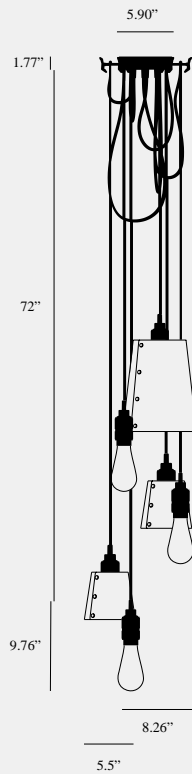

## HOOKED 6.0 / MIX / CROSS / STONE

---

**ACTION: MULTI-PENDANT LIGHT**

---

**KNURL: CROSS**

---

**RANGE: HOOKED**

---

A ceiling light with six pendants and made from solid metal with matte rubber detailing. Each pendant length can be adjusted and hooked onto a solid metal hook, ensuring a unique sculptural shape. The light comes with one large and two small metal light shades, finished in stone or graphite powder coating. Buster + Punch offers a range of light bulbs that look great with this light and are sold separately.

#### SPECIFICATIONS

Ceiling pendant light  
 6 Solid metal lamp holders  
 6 Solid metal hooks  
 Adjustable 72inch cable  
 E26  
 110-120V  
 Dry locations  
 Max 6 x 40W type A bulb  
 Bulbs sold separately  
 Suitable for both 3.5 and 4" junction boxes  
 Ceiling mount only  
 cULus approved

#### FINISH & SKU NUMBERS

sku:	finish:	size:
NHK-25497	● brass	6.0
NHK-24499	● smoked bronze	6.0
NHK-23501	● steel	6.0