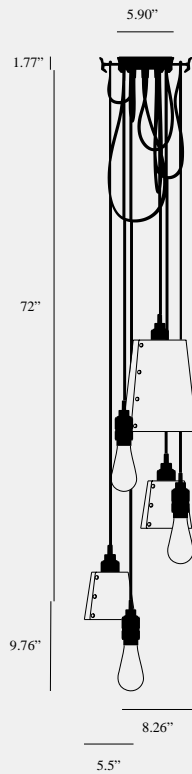

**HOOKED 6.0 / MIX /
CROSS / GRAPHITE**

ACTION: MULTI-PENDANT LIGHT

KNURL: CROSS

RANGE: HOOKED

A ceiling light with six pendants and made from solid metal with matte rubber detailing. Each pendant length can be adjusted and hooked onto a solid metal hook, ensuring a unique sculptural shape. The light comes with one large and two small metal light shades, finished in stone or graphite powder coating. Buster + Punch offers a range of light bulbs that look great with this light and are sold separately.

SPECIFICATIONS

Ceiling pendant light
 6 Solid metal lamp holders
 6 Solid metal hooks
 Adjustable 72inch cable
 E26
 110-120V
 Dry locations
 Max 6 x 40W type A bulb
 Bulbs sold separately
 Suitable for both 3.5 and 4" junction boxes
 Ceiling mount only
 cULus approved

The height of the pendant can be adjusted either by placing the excess cable into the cavity space, or by cutting the cable to the desired length. If the cable length is being cut, please ensure this is undertaken by a trained professional to avoid voiding the warranty.

FINISH & SKU NUMBERS

sku:	finish:	size:
NHK-18496	● brass	6.0
NHK-20498	● smoked bronze	6.0
NHK-19500	● steel	6.0

INCLUDED

1 x Hooked Pendant Light
 2 x Hooked Shade (small)
 1 x Hooked Shade (Large)
 6 x Solid Metal M5 Hook
 *To fix hook to ceiling or wall use M5 Wall plug.