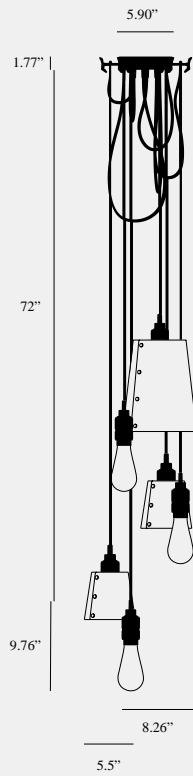

HOOKED 6.0 / MIX / CROSS / GRAPHITE

ACTION: MULTI-PENDANT LIGHT

KNURL: CROSS

RANGE: HOOKED

A ceiling light with six pendants and made from solid metal with matte rubber detailing. Each pendant length can be adjusted and hooked onto a solid metal hook, ensuring a unique sculptural shape. The light comes with one large and two small metal light shades, finished in stone or graphite powder coating. Buster + Punch offers a range of light bulbs that look great with this light and are sold separately.

SPECIFICATIONS

Ceiling pendant light
 6 Solid metal lamp holders
 6 Solid metal hooks
 Adjustable 72inch cable
 E26
 110-120V
 Dry locations
 Max 6 x 40W type A bulb
 Bulbs sold separately
 Suitable for both 3.5 and 4" junction boxes
 Ceiling mount only
 cULus approved

The height of the pendant can be adjusted either by placing the excess cable into the cavity space, or by cutting the cable to the desired length. If the cable length is being cut, please ensure this is undertaken by a trained professional to avoid voiding the warranty.

FINISH & SKU NUMBERS

sku:	finish:	size:
NHK-18496	● brass	6.0
NHK-20498	● smoked bronze	6.0
NHK-19500	● steel	6.0

INCLUDED

1 x Hooked Pendant Light
 2 x Hooked Shade (small)
 1 x Hooked Shade (Large)
 6 x Solid Metal M5 Hook
 *To fix hook to ceiling or wall use M5 Wall plug.