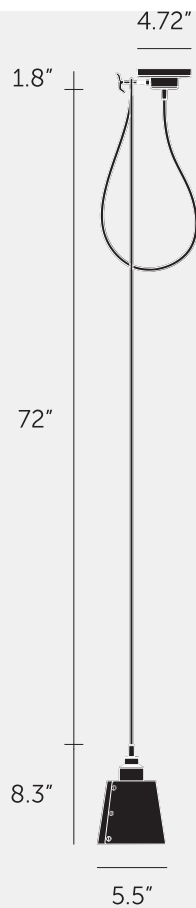

**HOOKED 1.0 /  
SMALL / CROSS /  
STONE**

---

**ACTION: PENDANT LIGHT**

---

**KNURL: CROSS**

---

**RANGE: HOOKED**

---

A ceiling light made from solid metal with matte rubber detailing. The light comes with a small powder coated metal shade, choose between finishes stone and graphite. The pendant length can be adjusted and hooked onto a solid metal hook.

#### SPECIFICATIONS

---

Ceiling pendant light  
 Solid metal lamp holder  
 Solid metal hook  
 Adjustable 72inch cable  
 E26  
 110-120V  
 Dry locations  
 Max 40W type A bulb  
 Bulb(s) sold separately  
 Suitable for both 3.5 and 4" junction boxes  
 Ceiling mount only  
 cULus approved

#### FINISH & SKU NUMBERS

---

sku:	finish:	size:
NHK-25481	● brass	1.0
NHK-24485	● smoked bronze	1.0
NHK-23489	● steel	1.0

---