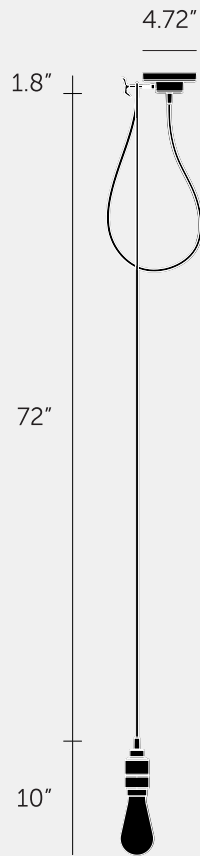

**HOOKED 1.0 / NUDE  
/ CROSS**

---

**ACTION: PENDANT LIGHT**

---

**KNURL: CROSS**

---

**RANGE: HOOKED**

---

A ceiling light made from solid metal with matte rubber detailing. The pendant length can be adjusted and hooked onto a solid metal hook. Buster + Punch offers a range of light bulbs that look great with this light and are sold separately.

#### SPECIFICATIONS

---

Ceiling pendant light  
 Solid metal lamp holder  
 Solid metal hook  
 Adjustable 72inch cable  
 E26  
 110-120V  
 Dry locations  
 Max 40W type A bulb  
 Bulb(s) sold separately  
 Suitable for both 3.5 and 4" junction boxes  
 Ceiling mount only  
 cULus approved

#### FINISH & SKU NUMBERS

---

sku:	finish:	size:
NHK-05320	● brass	1.0
NHK-09321	● smoked bronze	1.0
NHK-07322	● steel	1.0

---