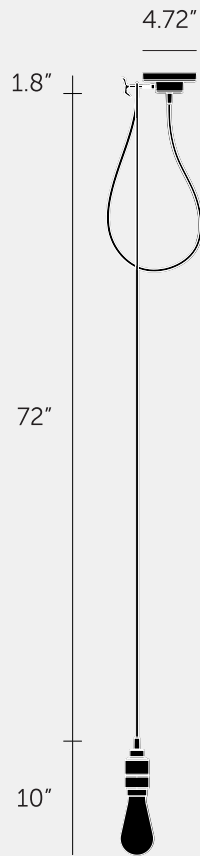

**HOOKED 1.0 / NUDE
/ CROSS**

ACTION: PENDANT LIGHT

KNURL: CROSS

RANGE: HOOKED

A ceiling light made from solid metal with matte rubber detailing. The pendant length can be adjusted and hooked onto a solid metal hook. Buster + Punch offers a range of light bulbs that look great with this light and are sold separately.

SPECIFICATIONS

Ceiling pendant light
 Solid metal lamp holder
 Solid metal hook
 Adjustable 72inch cable
 E26
 110-120V
 Dry locations
 Max 40W type A bulb
 Bulb(s) sold separately
 Suitable for both 3.5 and 4" junction boxes
 Ceiling mount only
 cULus approved

The height of the pendant can be adjusted either by placing the excess cable into the cavity space, or by cutting the cable to the desired length. If the cable length is being cut, please ensure this is undertaken by a trained professional to avoid voiding the warranty.

FINISH & SKU NUMBERS

sku:	finish:	size:
NHK-05320	● brass	1.0
NHK-09321	● smoked bronze	1.0
NHK-07322	● steel	1.0

INCLUDED

1 x Hooked Pendant Light
 1 x Solid Metal M5 Hook
 *To fix hook to ceiling or wall use M5 Wall plug.