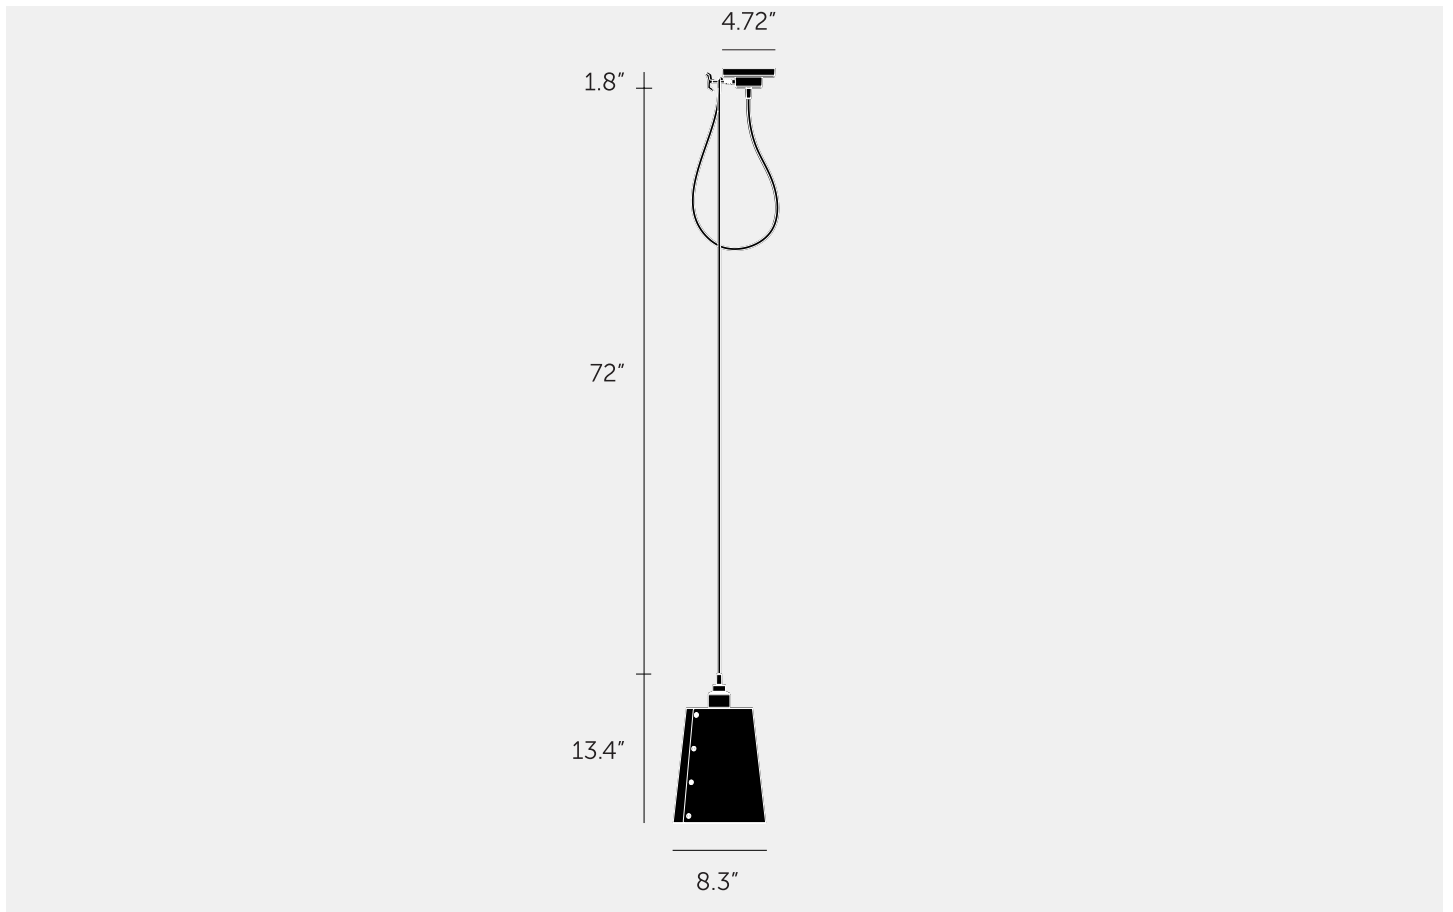

**HOOKED 1.0 /  
LARGE / CROSS /  
STONE**

---

**ACTION: PENDANT LIGHT**

---

**KNURL: CROSS**

---

**RANGE: HOOKED**

---

A ceiling light made from solid metal with matte rubber detailing. The light comes with a large powder coated metal shade, choose between finishes stone and graphite. The pendant length can be adjusted and hooked onto a solid metal hook.

#### SPECIFICATIONS

---

Ceiling pendant light  
 Solid metal lamp holder  
 Solid metal hook  
 Adjustable 72inch cable  
 E26  
 110-120V  
 Dry locations  
 Max 40W type A bulb  
 Bulb(s) sold separately  
 Suitable for both 3.5 and 4" junction boxes  
 Ceiling mount only  
 cULus approved