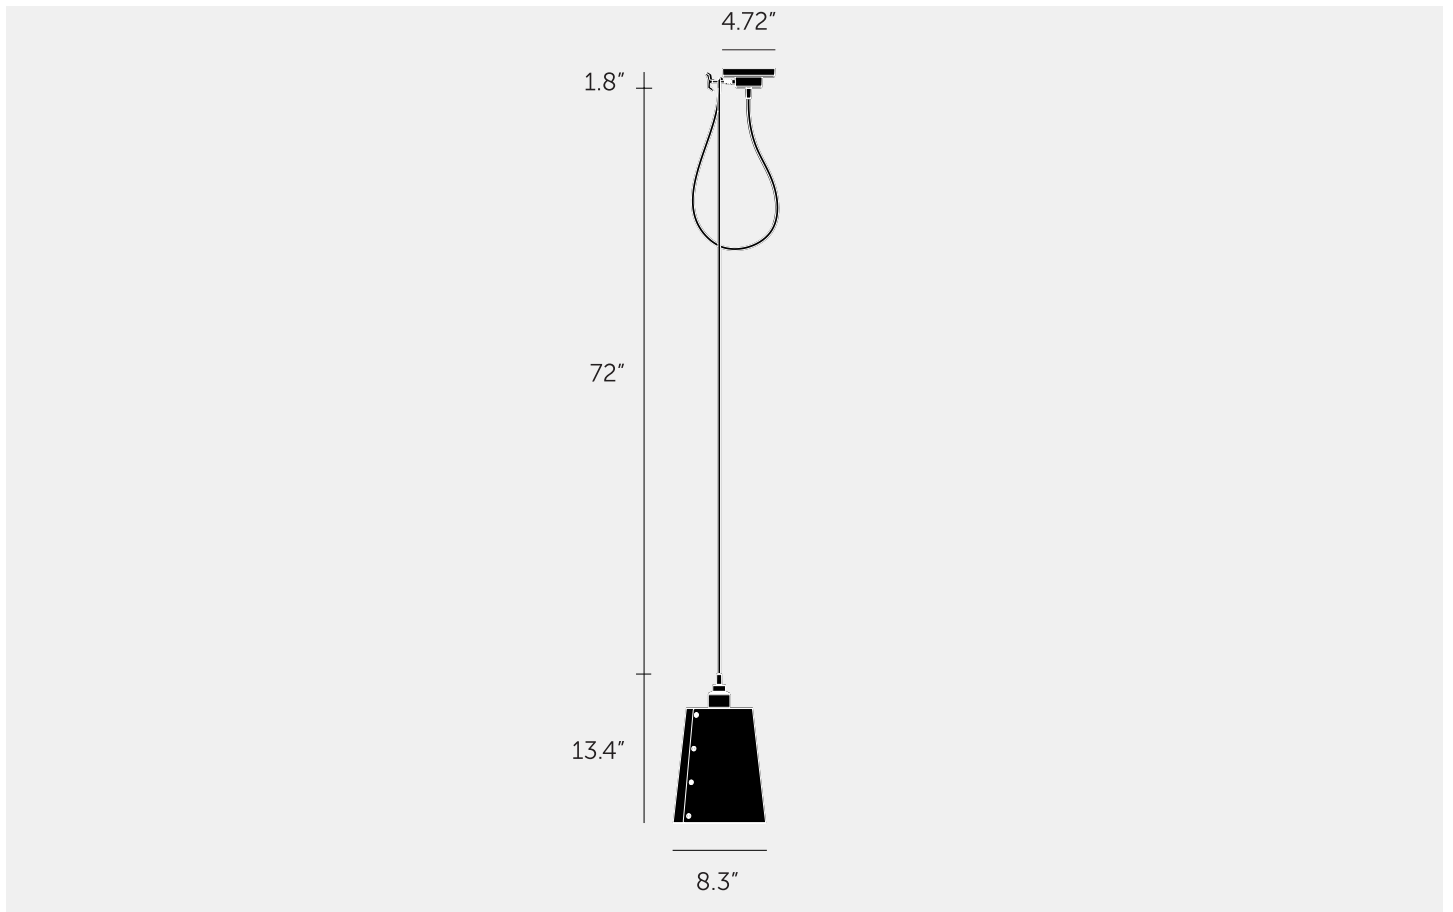

**HOOKED 1.0 /
LARGE / CROSS /
GRAPHITE**

ACTION: PENDANT LIGHT

KNURL: CROSS

RANGE: HOOKED

A ceiling light made from solid metal with matte rubber detailing. The light comes with a large powder coated metal shade, choose between finishes stone and graphite. The pendant length can be adjusted and hooked onto a solid metal hook.

SPECIFICATIONS

Ceiling pendant light
 Solid metal lamp holder
 Solid metal hook
 Adjustable 72inch cable
 E26
 110-120V
 Dry locations
 Max 40W type A bulb
 Bulb(s) sold separately
 Suitable for both 3.5 and 4" junction boxes
 Ceiling mount only
 cULus approved