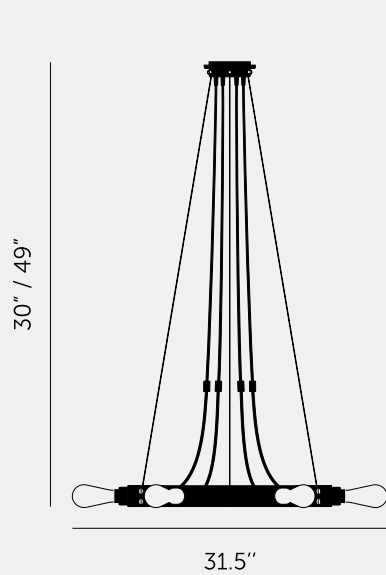

**HERO LIGHT /
CROSS / STONE**

ACTION: HERO LIGHT

KNURL: CROSS

RANGE: HERO

Our HERO light is a chandelier made from a 2mm powder coated metal ring, with solid knurled metal detailing. The light pendants can be set in the ring or left to hang through the centre and can be finished with a choice of our light bulbs.

SPECIFICATIONS

6 x Solid Metal Pendants
 E26 SCREW
 110-120V~
 IP20
 6 x 20W MAX
 Bulbs sold separately
 Adjustable 30 inch or 49 inch cables (see finish & SKU numbers below)

The height of the pendant can be adjusted either by placing the excess cable into the cavity space, or by cutting the cable to the desired length. If the cable length is being cut, please ensure this is undertaken by a trained professional to avoid voiding the warranty.

FINISH & SKU NUMBERS

sku:	finish:	size:
NHE-252176	● brass	30 INCH DROP
NHE-252177	● brass	49 INCH DROP
NHE-602978	● smoked bronze	30 INCH DROP
NHE-602979	● smoked bronze	49 INCH DROP
NHE-232181	● steel	30 INCH DROP
NHE-232183	● steel	49 INCH DROP