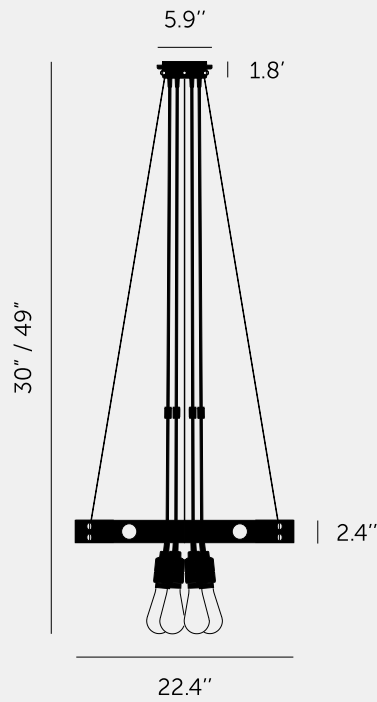

**HERO LIGHT /
CROSS / STONE**

ACTION: HERO LIGHT

KNURL: CROSS

RANGE: HERO

Our HERO light is a chandelier made from a 2mm powder coated metal ring, with solid knurled metal detailing. The light pendants can be set in the ring or left to hang through the centre and can be finished with a choice of our light bulbs.

SPECIFICATIONS

6 x Solid Metal Pendants
 E26 SCREW
 110-120V~
 IP20
 6 x 20W MAX
 Bulbs sold separately
 Adjustable 30 inch or 49 inch cables (see finish & SKU numbers below)

The height of the pendant can be adjusted either by placing the excess cable into the cavity space, or by cutting the cable to the desired length. If the cable length is being cut, please ensure this is undertaken by a trained professional to avoid voiding the warranty.

FINISH & SKU NUMBERS

sku:	finish:	size:
NHE-252176	● brass	30 INCH DROP
NHE-252177	● brass	49 INCH DROP
NHE-602978	● smoked bronze	30 INCH DROP
NHE-602979	● smoked bronze	49 INCH DROP
NHE-232181	● steel	30 INCH DROP
NHE-232183	● steel	49 INCH DROP