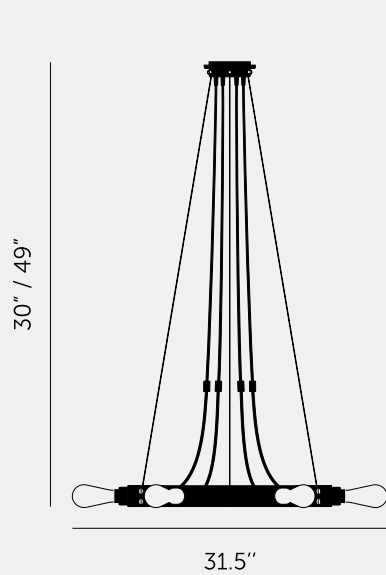

**HERO LIGHT /
CROSS / GRAPHITE**

ACTION: PENDANT LIGHT

KNURL: CROSS

RANGE: HERO

Our HERO light is a chandelier made from a 2mm powder coated metal ring, with solid knurled metal detailing. The light pendants can be set in the ring or left to hang through the centre and can be finished with a choice of our light bulbs.

SPECIFICATIONS

6 x Solid Metal Pendants
 E26 SCREW
 110-120V~
 IP20
 6 x 20W MAX
 Bulbs sold separately
 Adjustable 30 inch or 49 inch cables (see finish & SKU numbers below)

The height of the pendant can be adjusted either by placing the excess cable into the cavity space, or by cutting the cable to the desired length. If the cable length is being cut, please ensure this is undertaken by a trained professional to avoid voiding the warranty.

FINISH & SKU NUMBERS

sku:	finish:	size:
NHE-182184	● brass	30 INCH DROP
NHE-182185	● brass	49 INCH DROP
NHE-202178	● smoked bronze	30 INCH DROP
NHE-202179	● smoked bronze	49 INCH DROP
NHE-192186	● steel	30 INCH DROP
NHE-192187	● steel	49 INCH DROP