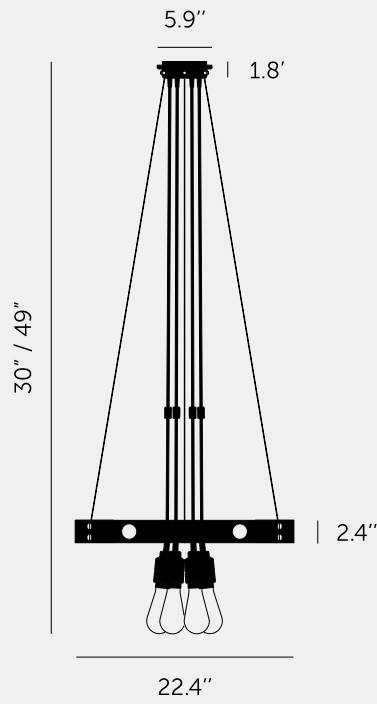

**HERO LIGHT /
CROSS / GRAPHITE**

ACTION: PENDANT LIGHT

KNURL: CROSS

RANGE: HERO

Our HERO light is a chandelier made from a 2mm powder coated metal ring, with solid knurled metal detailing. The light pendants can be set in the ring or left to hang through the centre and can be finished with a choice of our light bulbs.

SPECIFICATIONS

6 x Solid Metal Pendants
 E26 SCREW
 110-120V~
 IP20
 6 x 20W MAX
 Bulbs sold separately
 Adjustable 30 inch or 49 inch cables (see finish & SKU numbers below)

The height of the pendant can be adjusted either by placing the excess cable into the cavity space, or by cutting the cable to the desired length. If the cable length is being cut, please ensure this is undertaken by a trained professional to avoid voiding the warranty.

FINISH & SKU NUMBERS

sku:	finish:	size:
NHE-182184	● brass	30 INCH DROP
NHE-182185	● brass	49 INCH DROP
NHE-202178	● smoked bronze	30 INCH DROP
NHE-202179	● smoked bronze	49 INCH DROP
NHE-192186	● steel	30 INCH DROP
NHE-192187	● steel	49 INCH DROP