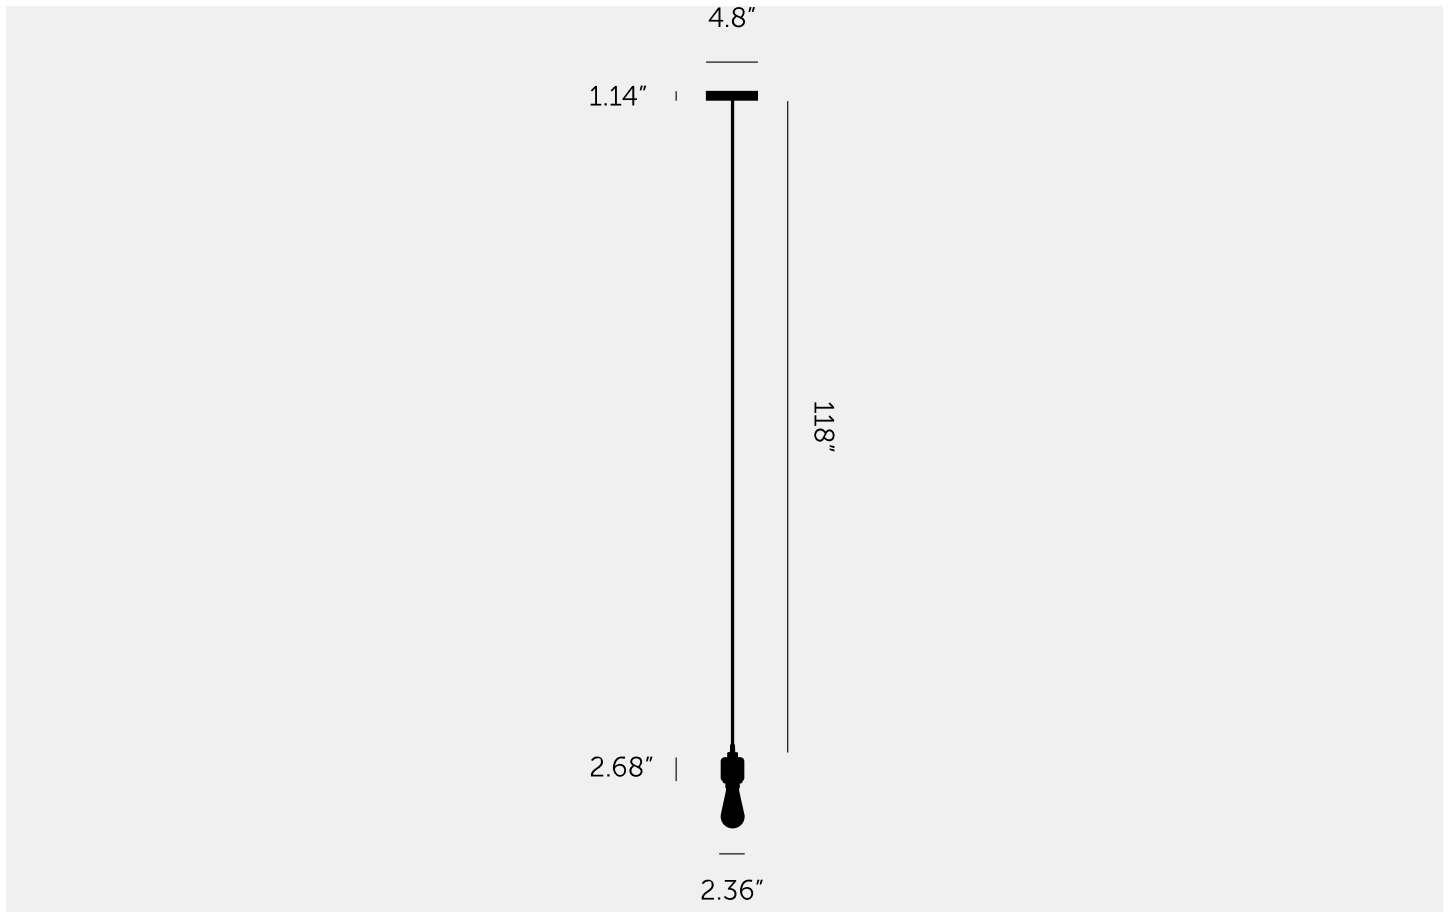

**HEAVY METAL /  
LINEAR**

---

**ACTION: PENDANT LIGHT**

---

**KNURL: LINEAR**

---

**RANGE: HEAVY METAL**

---

A light pendant made from solid metal and featuring our signature, diamond-cut, LINEAR-KNURL pattern. This light has an E26 bulb socket and comes with matte black rubber cord and a matte black metal ceiling rose. The light looks best when teamed up with one of our BUSTER BULBS, sold separately.

---

**SPECIFICATIONS**

---

Heavy Metal Pendant  
 E26 SCREW  
 110-120V~  
 Adjustable 118inch cable  
 20W MAX  
 Bulbs sold separately

The height of the pendant can be adjusted either by placing the excess cable into the cavity space, or by cutting the cable to the desired length. If the cable length is being cut, please ensure this is undertaken by a trained professional to avoid voiding the warranty.