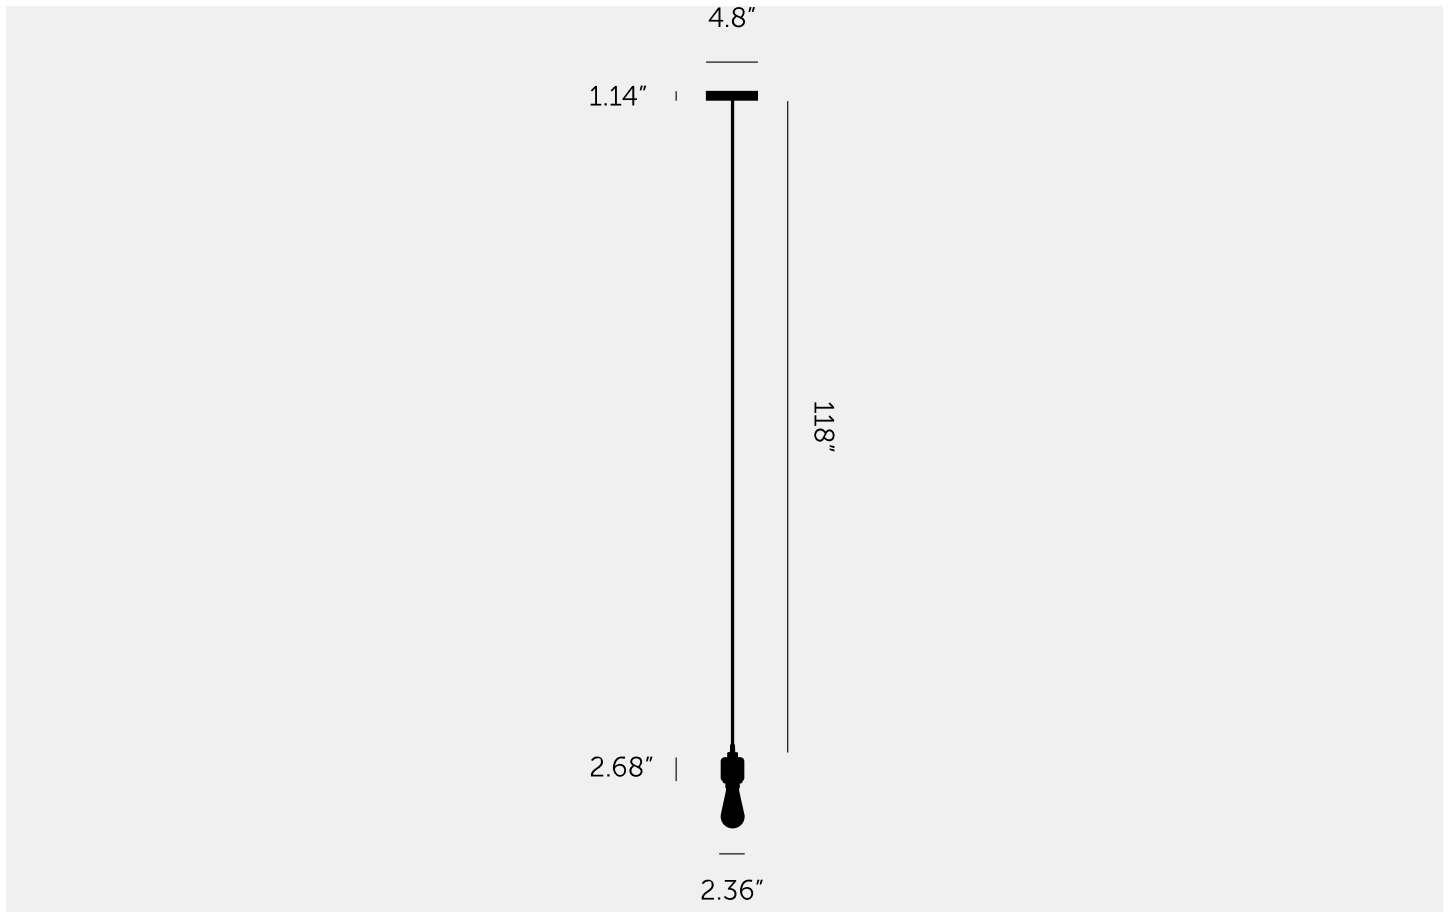

**HEAVY METAL /
LINEAR**

ACTION: PENDANT LIGHT

KNURL: LINEAR

RANGE: HEAVY METAL

A light pendant made from solid metal and featuring our signature, diamond-cut, LINEAR-KNURL pattern. This light has an E26 bulb socket and comes with matte black rubber cord and a matte black metal ceiling rose. The light looks best when teamed up with one of our BUSTER BULBS, sold separately.

SPECIFICATIONS

Heavy Metal Pendant
 E26 SCREW
 110-120V~
 Adjustable 118inch cable
 20W MAX
 Bulbs sold separately

The height of the pendant can be adjusted either by placing the excess cable into the cavity space, or by cutting the cable to the desired length. If the cable length is being cut, please ensure this is undertaken by a trained professional to avoid voiding the warranty.

FINISH & SKU NUMBERS

sku:	finish:	size:
NHM-052911	● brass	
NHM-361604	● burnt steel	
NHM-351605	● gun metal	
NHM-072910	● steel	

INCLUDED

1x Linear Heavy Metal Pendant
 1x Bullnose allen key

PLEASE NOTE

DISCLAIMER: Always consult a trade professional when installing this product. Buster + Punch is not responsible for the usage or feasibility of installation requirements. This product is not suitable for damp or wet environments. Any adjustment work needs to be carried out by a suitably qualified person. Any damage to the product caused by negligence, abusive use or misuse and/or any changes to the product which are not detailed in B+P instruction manuals, is explicitly excluded from the product warranty.