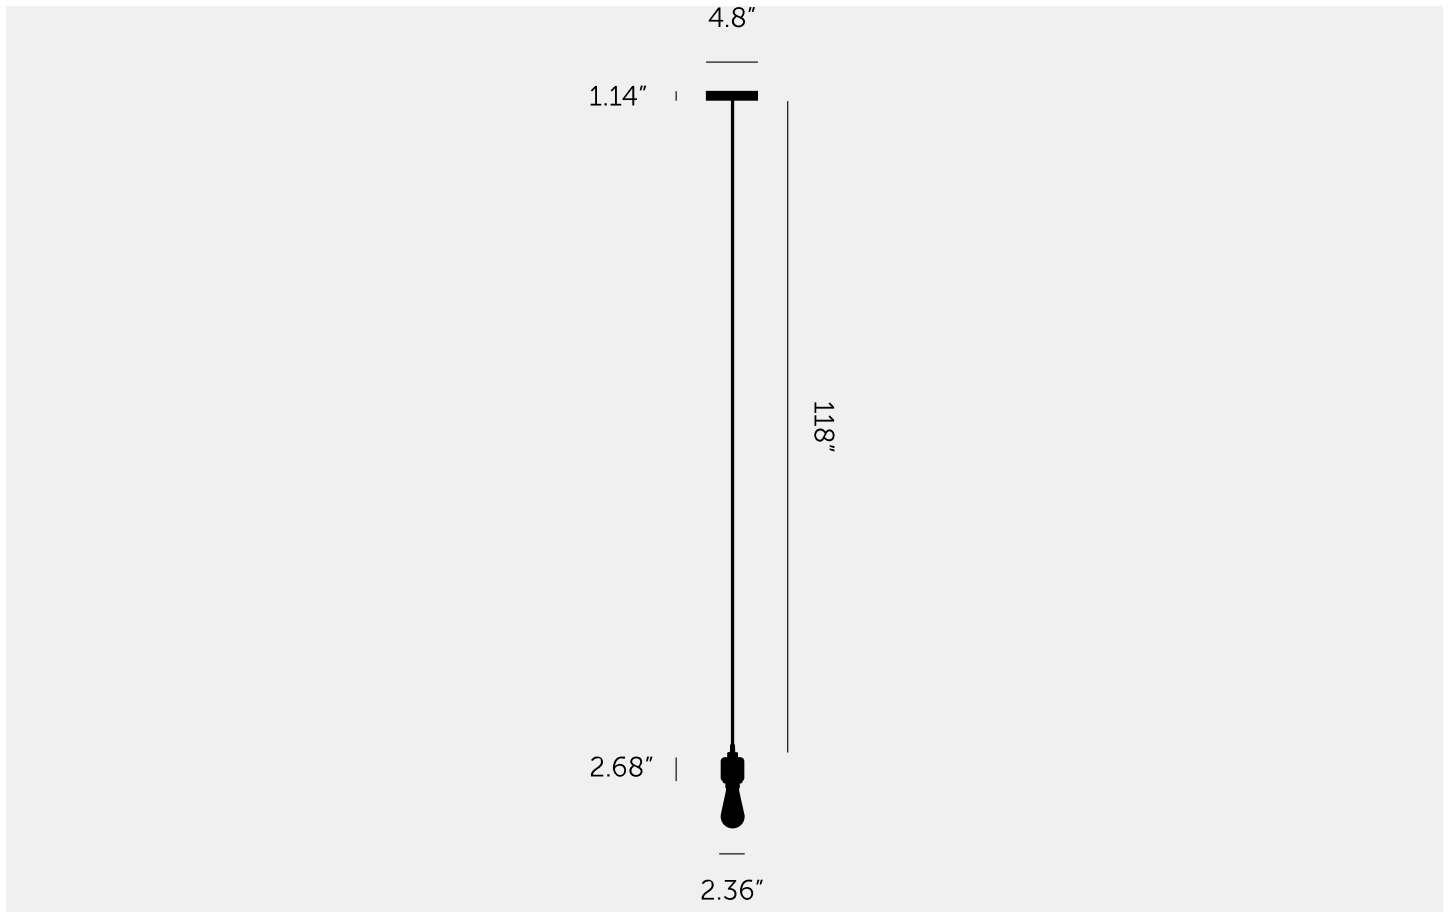

**HEAVY METAL /
CROSS**

ACTION: PENDANT LIGHT

KNURL: CROSS

RANGE: HEAVY METAL

A light pendant made from solid metal and featuring our signature, diamond-cut, CROSS-KNURL pattern. This light has an E26 bulb socket and comes with matte black rubber cord and a matte black metal ceiling rose. The light looks best when teamed up with one of our BUSTER BULBs, sold separately.

SPECIFICATIONS

Heavy Metal Pendant
 E26 SCREW
 110-120V~
 Adjustable 118inch cable
 20W MAX
 Bulbs sold separately

The height of the pendant can be adjusted either by placing the excess cable into the cavity space, or by cutting the cable to the desired length. If the cable length is being cut, please ensure this is undertaken by a trained professional to avoid voiding the warranty.

FINISH & SKU NUMBERS

sku:	finish:	size:
NHM-02648	● black	
NHM-05649	● brass	
NHM-09650	● smoked bronze	
NHM-07651	● steel	

INCLUDED

1x Cross Heavy Metal Pendant
 1x Bullnose Allen Key
 3x Wire Nuts

PLEASE NOTE