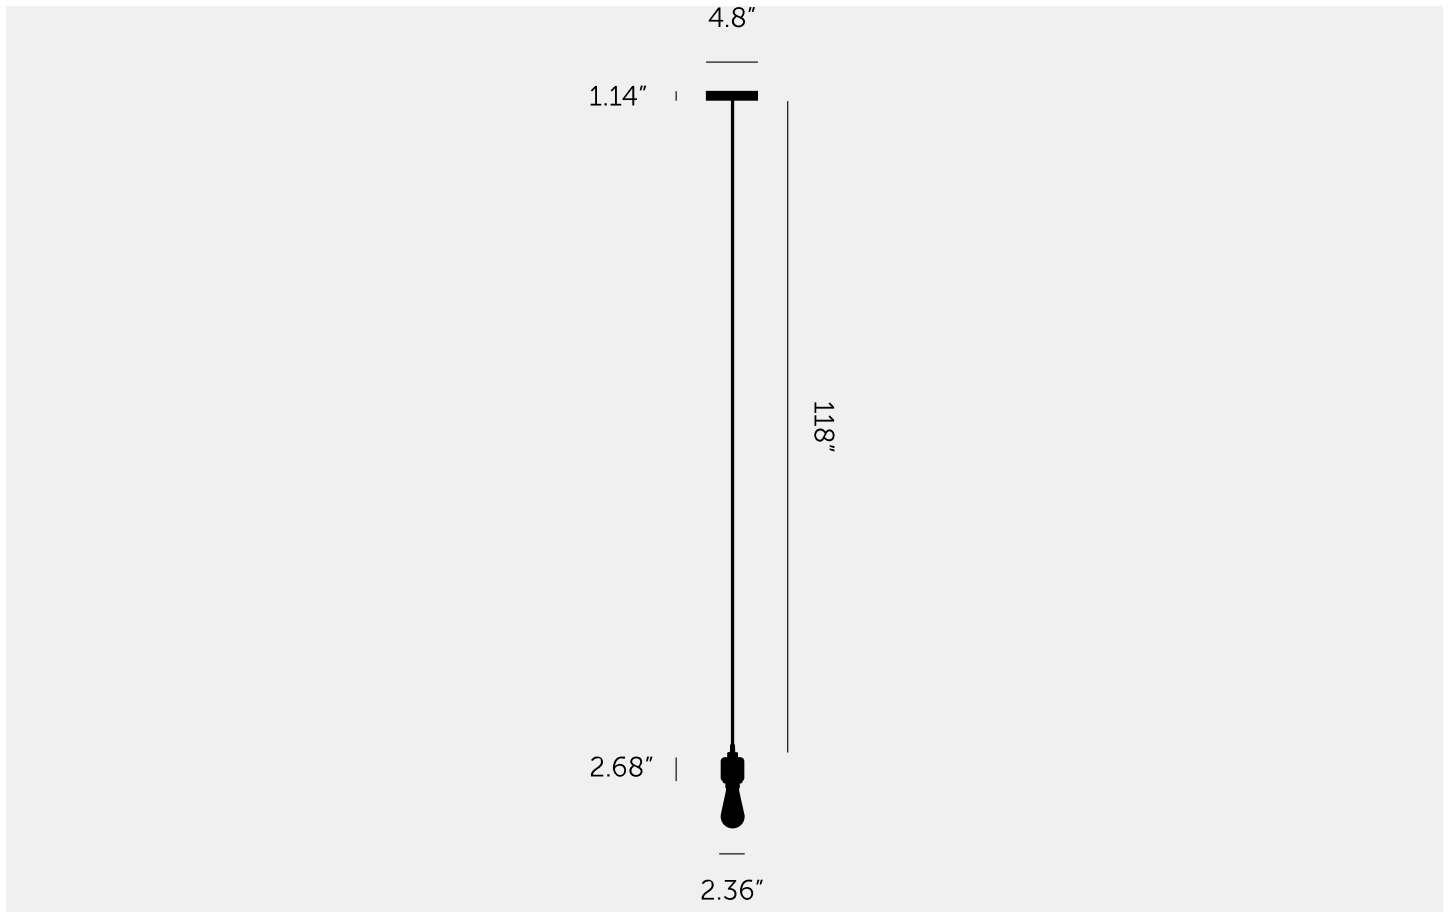

A light pendant made from solid metal and featuring our signature, diamond-cut, CROSS-KNURL pattern. This light has an E26 bulb socket and comes with matte black rubber cord and a matte black metal ceiling rose. The light looks best when teamed up with one of our BUSTER BULBS, sold separately.

#### SPECIFICATIONS

---

Heavy Metal Pendant  
 E26 SCREW  
 110-120V~  
 Adjustable 118inch cable  
 20W MAX  
 Bulbs sold separately

The height of the pendant can be adjusted either by placing the excess cable into the cavity space, or by cutting the cable to the desired length. If the cable length is being cut, please ensure this is undertaken by a trained professional to avoid voiding the warranty.