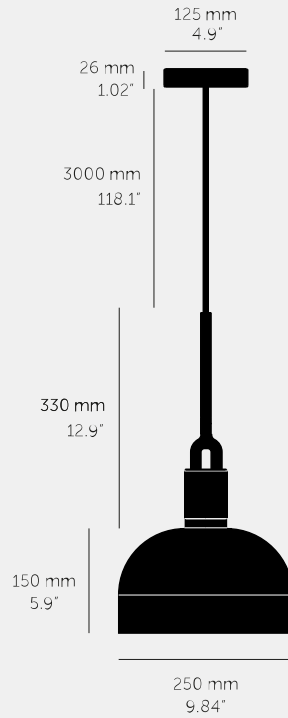

SPECIFICATIONS

Pendant light
1x solid metal lamp holder
Adjustable 118inch cable
E26, 110-120V~, IP20
Max 7W
Bulb included
1x solid metal light shade

The height of the pendant can be adjusted either by placing the excess cable into the cavity space, or by cutting the cable to the desired length. If the cable length is being cut, please ensure this is undertaken by a trained professional to avoid voiding the warranty.

FINISH & SKU NUMBERS

---

sku:	finish:	size:
NFP-813167	● brass	MEDIUM
NFP-893197	● burnt steel	MEDIUM
NFP-863187	● gun metal	MEDIUM
NFP-833177	● steel	MEDIUM

INCLUDED

---

1 x Forked Pendant
1 x Forked Shade
1 x Punch Bulb / Puck

PLEASE NOTE

DISCLAIMER: Always consult a trade professional when installing this product. Buster + Punch is not responsible for the usage or feasibility of installation requirements. This product is not suitable for damp or wet environments. Any adjustment work needs to be carried out by a suitably qualified person. Any damage to the product caused by negligence, abusive use or misuse and/or any changes to the product which are not detailed in B+P instruction manuals, is explicitly excluded from the product warranty

---

CARE INSTRUCTIONS

Wipe with dry cloth with no loose hairs, avoid using any chemicals. Please note all finishes are prone to aging.