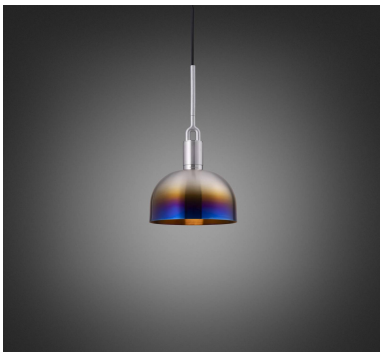

**FORKED PENDANT /  
LINEAR / SHADE /  
MEDIUM**

---

**ACTION: PENDANT LIGHT**

---

**KNURL: LINEAR**

---

**RANGE: FORKED**

---

A light pendant made from cast and machined metal, featuring our signature diamond-cut linear knurl pattern and fork detailing, refined by hand. Its shade is made from hand-spun metal.

---

#### SPECIFICATIONS

---

Pendant light  
 1x solid metal lamp holder  
 Adjustable 118inch cable  
 E26, 110-120V~, IP20  
 Max 7W  
 Bulb included  
 1x solid metal light shade

The height of the pendant can be adjusted either by placing the excess cable into the cavity space, or by cutting the cable to the desired length. If the cable length is being cut, please ensure this is undertaken by a trained professional to avoid voiding the warranty.