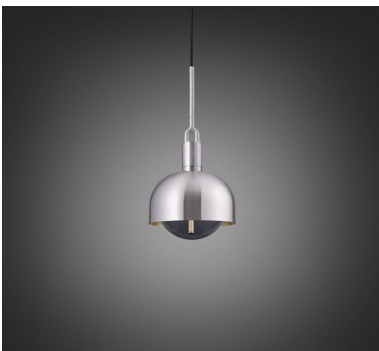

**FORKED PENDANT /
LINEAR / SHADE /
GLOBE / SMOKED /**

ACTION: PENDANT LIGHT

KNURL: LINEAR

RANGE: FORKED

A light pendant made from cast and machined metal, featuring our signature diamond-cut linear knurl pattern and fork detailing, refined by hand. Its shade is made from hand-spun metal and it comes with a handblown glass globe.

SPECIFICATIONS

Pendant light
 1x solid metal lamp holder
 Adjustable 118inch cable
 E26, 110-120V~, IP20
 Max 7W
 Bulb included
 1x solid metal light shade
 1x hand-blown glass globe

The height of the pendant can be adjusted either by placing the excess cable into the cavity space, or by cutting the cable to the desired length. If the cable length is being cut, please ensure this is undertaken by a trained professional to avoid voiding the warranty.

FINISH & SKU NUMBERS

sku:	finish:	size:
NFP-813164	● brass	MEDIUM
NFP-893194	● burnt steel	MEDIUM
NFP-863184	● gun metal	MEDIUM
NFP-833174	● steel	MEDIUM

INCLUDED

1 x Forked Pendant
 1 x Forked Shade
 1 x Forked Globe
 1 x Punch Bulb / Puck