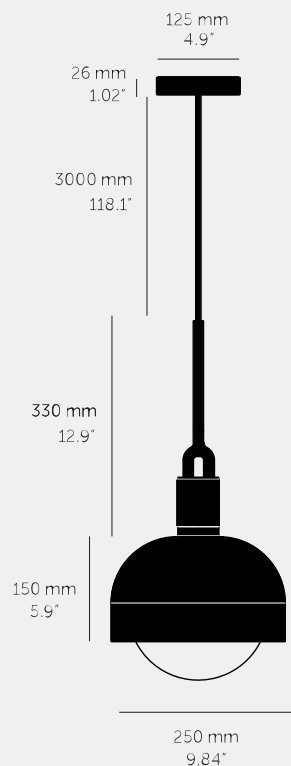

**FORKED PENDANT /
LINEAR / SHADE /
GLOBE / SMOKED /**

ACTION: PENDANT LIGHT

KNURL: LINEAR

RANGE: FORKED

A light pendant made from cast and machined metal, featuring our signature diamond-cut linear knurl pattern and fork detailing, refined by hand. Its shade is made from hand-spun metal and it comes with a handblown glass globe.

SPECIFICATIONS

Pendant light
 1x solid metal lamp holder
 Adjustable 118inch cable
 E26, 110-120V~, IP20
 Max 7W
 Bulb included
 1x solid metal light shade
 1x hand-blown glass globe

The height of the pendant can be adjusted either by placing the excess cable into the cavity space, or by cutting the cable to the desired length. If the cable length is being cut, please ensure this is undertaken by a trained professional to avoid voiding the warranty.

FINISH & SKU NUMBERS

sku:	finish:	size:
NFP-813164	● brass	MEDIUM
NFP-893194	● burnt steel	MEDIUM
NFP-863184	● gun metal	MEDIUM
NFP-833174	● steel	MEDIUM

INCLUDED

1 x Forked Pendant
 1 x Forked Shade
 1 x Forked Globe
 1 x Punch Bulb / Puck