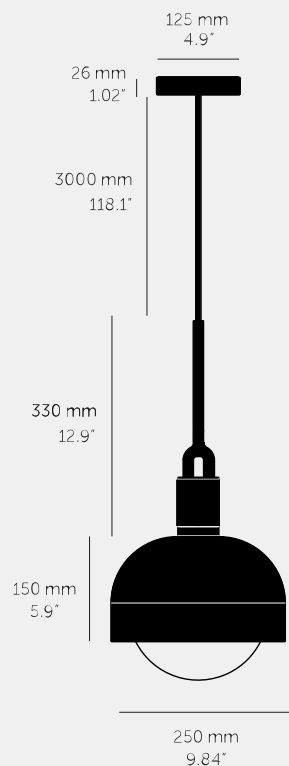

**FORKED PENDANT /
LINEAR / SHADE /
GLOBE / OPAL /**

ACTION: PENDANT LIGHT

KNURL: LINEAR

RANGE: FORKED

A light pendant made from cast and machined metal, featuring our signature diamond-cut linear knurl pattern and fork detailing, refined by hand. Its shade is made from hand-spun metal and it comes with a handblown glass globe.

SPECIFICATIONS

Pendant light
 1x solid metal lamp holder
 Adjustable 118inch cable
 E26, 110-120V~, IP20
 Max 7W
 Bulb included
 1x solid metal light shade
 1x hand-blown glass globe

The height of the pendant can be adjusted either by placing the excess cable into the cavity space, or by cutting the cable to the desired length. If the cable length is being cut, please ensure this is undertaken by a trained professional to avoid voiding the warranty.

FINISH & SKU NUMBERS

sku:	finish:	size:
NFP-813163	● brass	MEDIUM
NFP-893193	● burnt steel	MEDIUM
NFP-863183	● gun metal	MEDIUM
NFP-833173	● steel	MEDIUM

INCLUDED

1 x Forked Pendant
 1 x Forked Shade
 1 x Forked Globe
 1 x Punch Bulb / Puck