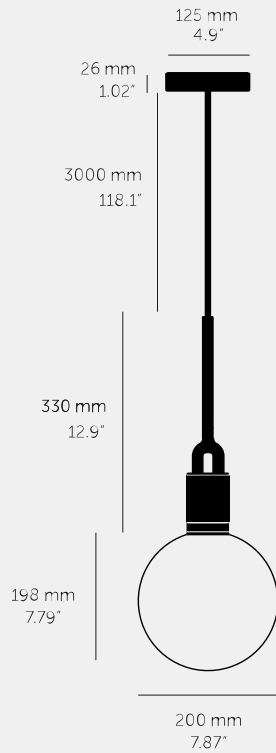

**FORKED PENDANT /
LINEAR / GLOBE /
SMOKED / MEDIUM**

ACTION: PENDANT LIGHT

KNURL: LINEAR

RANGE: FORKED

A light pendant made from cast and machined metal, featuring our signature diamond-cut linear knurl pattern and fork detailing, refined by hand. It comes with a handblown glass globe.

SPECIFICATIONS

Pendant light
 1x solid metal lamp holder
 Adjustable 118inch cable
 E26, 110-120V~, IP20
 Max 7W
 Bulb included
 1x hand-blown glass globe

The height of the pendant can be adjusted either by placing the excess cable into the cavity space, or by cutting the cable to the desired length. If the cable length is being cut, please ensure this is undertaken by a trained professional to avoid voiding the warranty.

FINISH & SKU NUMBERS

sku:	finish:	size:
NFP-493171	● brass	MEDIUM
NFP-883191	● gun metal	MEDIUM
NFP-853181	● steel	MEDIUM

INCLUDED

1 x Forked Pendant
 1 x Forked Globe
 1 x Forked Bulb

PLEASE NOTE

DISCLAIMER: Always consult a trade professional when installing this product. Buster + Punch is not responsible for the usage or feasibility of installation requirements. This product is not suitable for damp or wet environments.