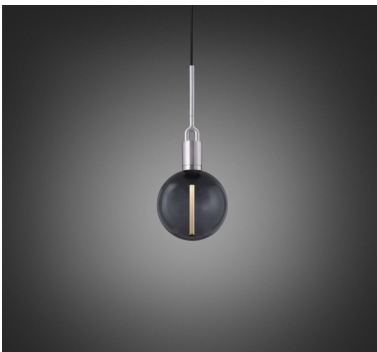

**FORKED PENDANT /
LINEAR / GLOBE /
SMOKED / MEDIUM**

ACTION: PENDANT LIGHT

KNURL: LINEAR

RANGE: FORKED

A light pendant made from cast and machined metal, featuring our signature diamond-cut linear knurl pattern and fork detailing, refined by hand. It comes with a handblown glass globe.

SPECIFICATIONS

Pendant light
 1x solid metal lamp holder
 Adjustable 118inch cable
 E26, 110-120V~, IP20
 Max 7W
 Bulb included
 1x hand-blown glass globe

The height of the pendant can be adjusted either by placing the excess cable into the cavity space, or by cutting the cable to the desired length. If the cable length is being cut, please ensure this is undertaken by a trained professional to avoid voiding the warranty.

FINISH & SKU NUMBERS

sku:	finish:	size:
NFP-493171	● brass	MEDIUM
NFP-883191	● gun metal	MEDIUM
NFP-853181	● steel	MEDIUM

INCLUDED

1 x Forked Pendant
 1 x Forked Globe
 1 x Forked Bulb

PLEASE NOTE

DISCLAIMER: Always consult a trade professional when installing this product. Buster + Punch is not responsible for the usage or feasibility of installation requirements. This product is not suitable for damp or wet environments. Any adjustment work needs to be carried out by a suitably qualified person. Any damage to the product caused by negligence, abusive use or misuse and/or any changes to the product which are not detailed in B+P instruction manuals, is explicitly excluded from the product warranty