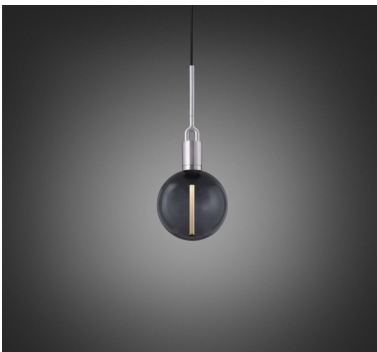

**FORKED PENDANT /
LINEAR / GLOBE /
SMOKED / MEDIUM**

ACTION: PENDANT LIGHT

KNURL: LINEAR

RANGE: FORKED

A light pendant made from cast and machined metal, featuring our signature diamond-cut linear knurl pattern and fork detailing, refined by hand. It comes with a handblown glass globe.

SPECIFICATIONS

Pendant light
 1x solid metal lamp holder
 Adjustable 118inch cable
 E26, 110-120V~, IP20
 Max 7W
 Bulb included
 1x hand-blown glass globe

The height of the pendant can be adjusted either by placing the excess cable into the cavity space, or by cutting the cable to the desired length. If the cable length is being cut, please ensure this is undertaken by a trained professional to avoid voiding the warranty.

FINISH & SKU NUMBERS

sku:	finish:	size:
NFP-493171	● brass	MEDIUM
NFP-883191	● gun metal	MEDIUM
NFP-853181	● steel	MEDIUM

INCLUDED

1 x Forked Pendant
 1 x Forked Globe
 1 x Forked Bulb

PLEASE NOTE

DISCLAIMER: Always consult a trade professional when installing this product. Buster + Punch is not responsible for the usage or feasibility of installation requirements. This product is not suitable for damp or wet environments.