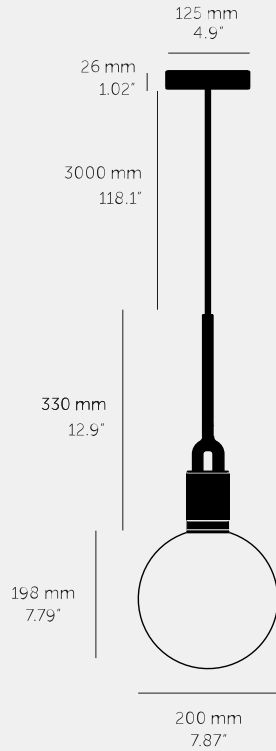

**FORKED PENDANT /
LINEAR / GLOBE /
SMOKED / MEDIUM**

ACTION: PENDANT LIGHT

KNURL: LINEAR

RANGE: FORKED

A light pendant made from cast and machined metal, featuring our signature diamond-cut linear knurl pattern and fork detailing, refined by hand. It comes with a handblown glass globe.

SPECIFICATIONS

Pendant light
 1x solid metal lamp holder
 Adjustable 118inch cable
 E26, 110-120V~, IP20
 Max 7W
 Bulb included
 1x hand-blown glass globe

The height of the pendant can be adjusted either by placing the excess cable into the cavity space, or by cutting the cable to the desired length. If the cable length is being cut, please ensure this is undertaken by a trained professional to avoid voiding the warranty.

FINISH & SKU NUMBERS

sku:	finish:	size:
NFP-493171	● brass	MEDIUM
NFP-883191	● gun metal	MEDIUM
NFP-853181	● steel	MEDIUM

INCLUDED

1 x Forked Pendant
 1 x Forked Globe
 1 x Forked Bulb

PLEASE NOTE

DISCLAIMER: Always consult a trade professional when installing this product. Buster + Punch is not responsible for the usage or feasibility of installation requirements. This product is not suitable for damp or wet environments. Any adjustment work needs to be carried out by a suitably qualified person. Any damage to the product caused by negligence, abusive use or misuse and/or any changes to the product which are not detailed in B+P instruction manuals, is explicitly excluded from the product warranty