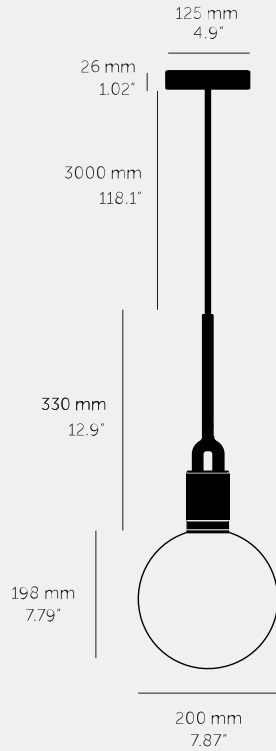

**FORKED PENDANT /
LINEAR / GLOBE /
OPAL / MEDIUM**

ACTION: PENDANT LIGHT

KNURL: LINEAR

RANGE: FORKED

A light pendant made from cast and machined metal, featuring our signature diamond-cut linear knurl pattern and fork detailing, refined by hand. It comes with a handblown glass globe.

SPECIFICATIONS

Pendant light
 1x solid metal lamp holder
 Adjustable 118inch cable
 E26, 110-120V~, IP20
 Max 7W
 Bulb included
 1x hand-blown glass globe

The height of the pendant can be adjusted either by placing the excess cable into the cavity space, or by cutting the cable to the desired length. If the cable length is being cut, please ensure this is undertaken by a trained professional to avoid voiding the warranty.

FINISH & SKU NUMBERS

sku:	finish:	size:
NFP-823169	● brass	MEDIUM
NFP-873189	● gun metal	MEDIUM
NFP-843179	● steel	MEDIUM

INCLUDED

1 x Forked Pendant 1 x Forked Globe 1 x Forked Bulb

PLEASE NOTE

DISCLAIMER: Always consult a trade professional when installing this product. Buster + Punch is not responsible for the usage or feasibility of installation requirements. This product is not suitable for damp or wet environments.