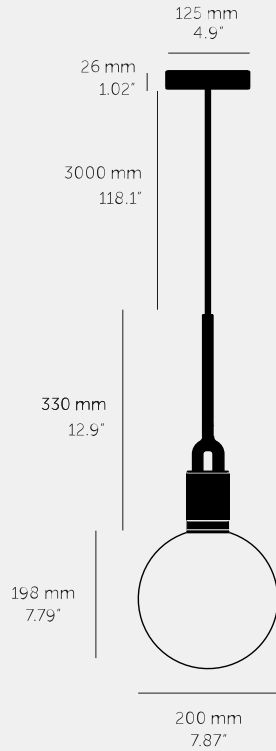

**FORKED PENDANT /
LINEAR / GLOBE /
OPAL / MEDIUM**

ACTION: PENDANT LIGHT

KNURL: LINEAR

RANGE: FORKED

A light pendant made from cast and machined metal, featuring our signature diamond-cut linear knurl pattern and fork detailing, refined by hand. It comes with a handblown glass globe.

SPECIFICATIONS

Pendant light
 1x solid metal lamp holder
 Adjustable 118inch cable
 E26, 110-120V~, IP20
 Max 7W
 Bulb included
 1x hand-blown glass globe

The height of the pendant can be adjusted either by placing the excess cable into the cavity space, or by cutting the cable to the desired length. If the cable length is being cut, please ensure this is undertaken by a trained professional to avoid voiding the warranty.

FINISH & SKU NUMBERS

sku:	finish:	size:
NFP-823169	● brass	MEDIUM
NFP-873189	● gun metal	MEDIUM
NFP-843179	● steel	MEDIUM

INCLUDED

1 x Forked Pendant 1 x Forked Globe 1 x Forked Bulb

PLEASE NOTE

DISCLAIMER: Always consult a trade professional when installing this product. Buster + Punch is not responsible for the usage or feasibility of installation requirements. This product is not suitable for damp or wet environments. Any adjustment work needs to be carried out by a suitably qualified person. Any damage to the product caused by negligence, abusive use or misuse and/or any changes to the product which are not detailed in B+P instruction manuals, is explicitly excluded from the product warranty