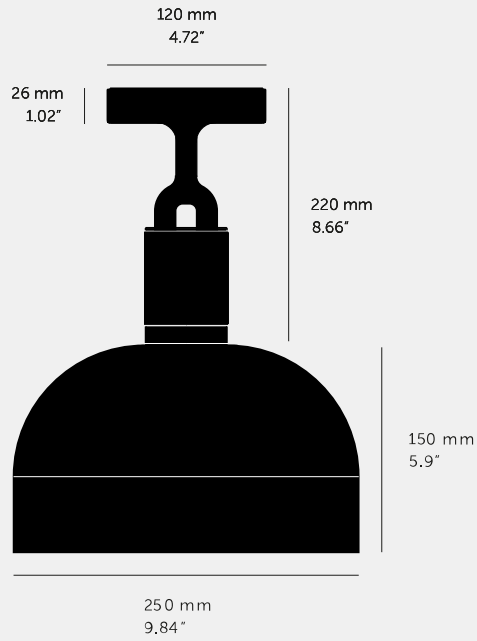

**FORKED CEILING /
LINEAR / SHADE /
MEDIUM**

ACTION: CEILING LIGHT

KNURL: LINEAR

RANGE: FORKED

A ceiling light made from cast and machined metal, featuring our signature diamond-cut linear knurl pattern and fork detailing, refined by hand. Its shade is made from hand-spun metal.

SPECIFICATIONS

Ceiling light
 1x solid metal lamp holder
 E26 / 110-120 VAC / 60HZ
 Max 7W
 Bulb included
 cULus Listed SBLED

1x solid metal light shade

INCLUDED

1 x Forked Ceiling
 1 x Forked Shade
 1 x Punch Bulb / Puck