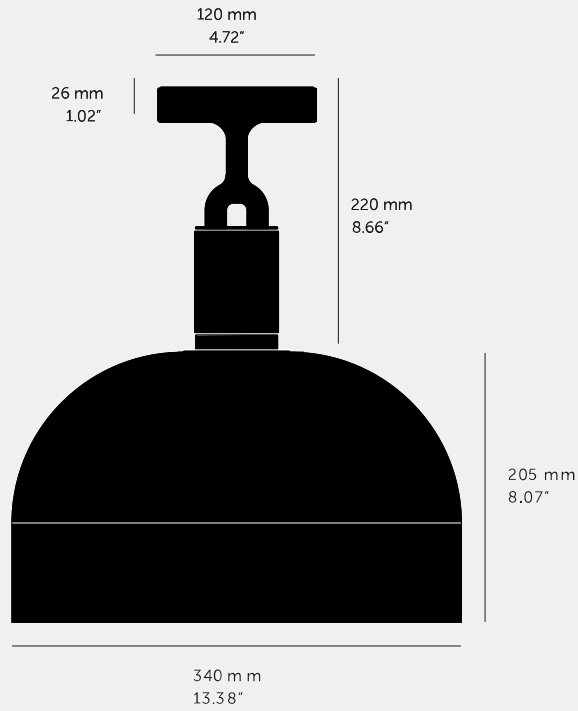

**FORKED CEILING /
LINEAR / SHADE /
LARGE**

ACTION: CEILING LIGHT

KNURL: LINEAR

RANGE: FORKED

A ceiling light made from cast and machined metal, featuring our signature diamond-cut linear knurl pattern and fork detailing, refined by hand. Its shade is made from hand-spun metal.

SPECIFICATIONS

Ceiling light
 1x solid metal lamp holder
 E26 / 110-120 VAC / 60HZ
 Max 7W
 Bulb included
 cULus Listed SBLED

1x solid metal light shade

INCLUDED

1 x Forked Ceiling
 1 x Forked Shade
 1 x Punch Bulb / Puck